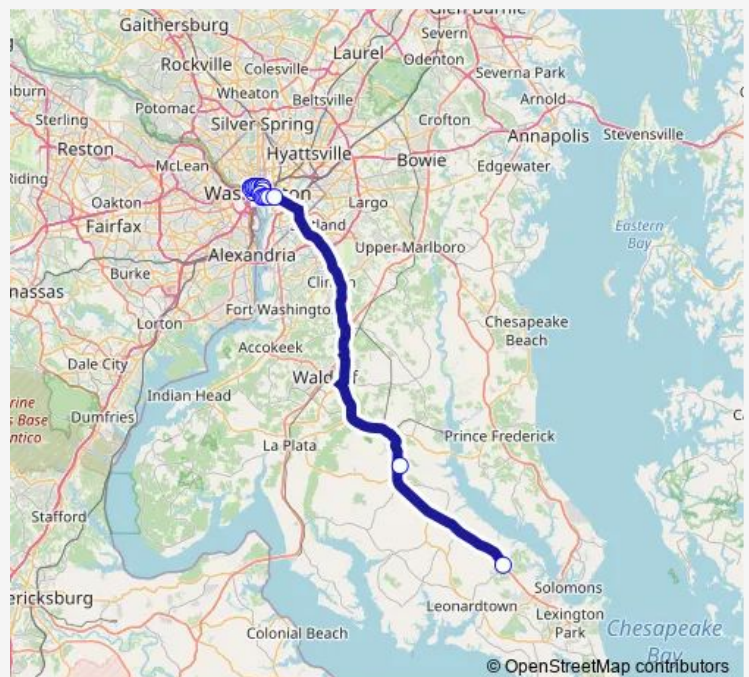

K ST & 21st ST NW eb

K ST & 19th ST NW eb

K ST & 17th ST NW eb

K ST & 15th ST NW eb

K ST & 13th ST NW eb

11th ST & I (EYE) ST NW sb

11th ST & F ST NW sb

14th ST & Constitution AVE NW sb

California (Hollywood Volunteer Fire Dept)

Route schedule

Virginia AVE Pm — California (Hollywood Volunteer Fire Dept)

Monday	14:35-16:35
Tuesday	14:35-16:35
Wednesday	14:35-16:35
Thursday	14:35-16:35
Friday	14:35-16:35
Saturday	—
Sunday	—

Route info

Direction: Virginia AVE Pm

Stops: 17

Trip Duration: 2 hour 18 min

725 — California/Charlotte Hall - Dc

Direction

California (Hollywood Volunteer Fire Dept) — Virginia AVE Am

16 stops

Independence AVE & L'Enfant PL SW wb

Independence AVE & 12th ST SW wb

12 ST & Constitution AVE NW nb

12th ST & G ST NW nb

K ST & 13th ST NW wb

K ST & 15th ST NW wb

K ST & 17th ST & Connecticut NW wb

K ST & 19th ST NW wb