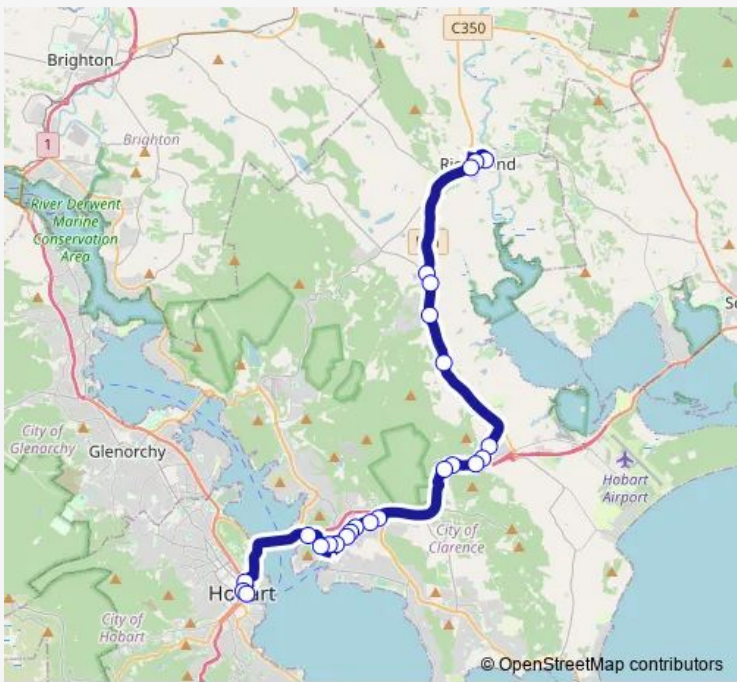

Bus 725 Richmond

[Go to website](#)

Direction
 Wellington St / St Johns Circle — Hobart Interchange, Town Hall, Stop D4
 24 stops
[Open route schedule](#)

- Wellington St / St Johns Circle
- Richmond Bus Station, Franklin St Car Park
- Bridge Street / Henry St
- Richmond Rd / Malcolms Hut Rd
- Richmond Rd opp Puddleduck
- Richmond Rd / Boyes St (Dulcot)
- No.701 Richmond Rd (Cambridge Farm)
- Barilla (Cambridge) Caravan Park, Richmond Rd
- Richmond Rd / Cambridge Rd
- Cambridge Rd cnr Camrise Dr
- No.849 Cambridge Rd
- No.817 Cambridge Rd
- Stop 27, No.309 Cambridge Rd
- Stop 26, No.273 Cambridge Rd
- Cambridge Rd outside Warrane Ps
- No.187 Cambridge Rd
- No.167 Cambridge Rd
- Stop 5, opp.No.1 Gordons Hill Rd
- Rosny Park Interchange Stop E
- Stop 4, Rosny Hill Rd outside Rosny College
- Stop 3, Tasman Highway near Sports Centre

725 — Richmond **BusMaps**

Stop 1, Liverpool St outside Menzies Centre

(Set Down Only) Collins St opp. Elizabeth St Mall

Hobart Interchange, Town Hall, Stop D4

Direction

Hobart Interchange, Town Hall, Stop D4 — Wellington St / St Johns Circle

24 stops

[Open route schedule](#)

Hobart Interchange, Town Hall, Stop D4

Stop 1, Macquarie St past Campbell St

Stop 2, Tasman Hwy (Govt. House)

Stop 3, Rosny Hill Rd opposite Sports Centre

Stop 4, Rosny Hill Rd opp. Rosny College

Wednesday 10:30

Thursday 10:30

Friday 10:30

Saturday —

Sunday —

Route info

Direction: Hobart Interchange, Town Hall, Stop D4

Stops: 24