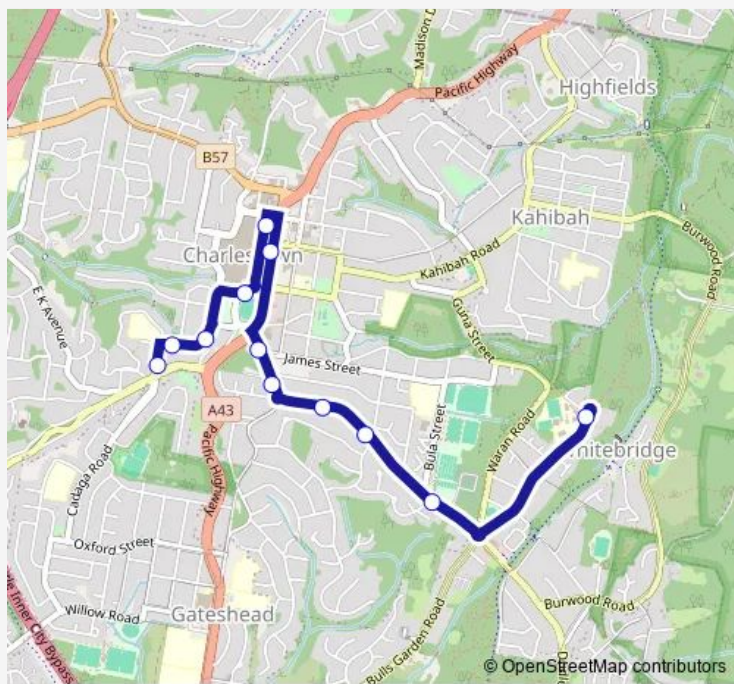

School Bus 725 Whitebridge High School to Gari St and Warners Bay Rd

[Go to website](#)

Direction

Whitebridge High School, Lonus Av — Gari St At Warners Bay Rd

12 stops

[Open route schedule](#)

Whitebridge High School, Lonus Av

Dudley Rd Opp Whitebridge Cemetery

Dudley St At Hallam St

Dudley Rd Opp Amaroo Lodge Nursing Home

Dudley Rd Opp Tiral St

Dudley Rd Opp James St

Pacific Hwy Before Smart St

Charlestown Square, Pearson St, Stand B

Charlestown Square, Frederick St, Stand D

Patricia Av After Lincoln St

Patricia Av Opp Anjon St

Gari St At Warners Bay Rd

Route schedule

Whitebridge High School, Lonus Av — Gari St At Warners Bay Rd

Monday	15:32
Tuesday	15:32
Wednesday	15:32
Thursday	15:32
Friday	15:32
Saturday	—
Sunday	—

Route info

Direction: Whitebridge High School, Lonus Av

Stops: 12

Trip Duration: 0 hour 15 min

Direction

Charlestown Square, Pearson St, Stand B — Whitebridge High School, Lonus Av

19 stops

[Open route schedule](#)