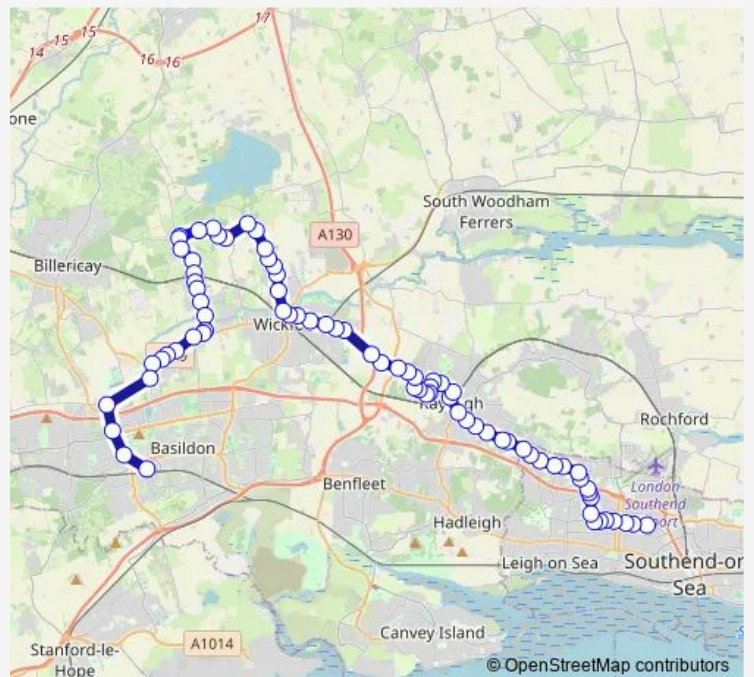

Bus 725 Basildon - Boys High School

[Go to website](#)

Direction

Highfield Gardens — Bus Station

77 stops

[Open route schedule](#)

- Highfield Gardens
- Southend Hospital South
- Prittlewell School
- Southbourne Grove
- Mannering Gardens South
- St Thomas Moore School
- Westcliff High Schools
- Treecot Drive
- Hurst Way
- Kent Elms Corner South
- Kent Elms Corner North
- Brooklands Avenue
- Rochford Corner
- Nobles Green Road
- Jones Corner
- Progress Road
- Eastwood Rise
- Glenwood Avenue
- Lancaster Road
- Clarence Road South
- The Chase

Route schedule

Highfield Gardens — Bus Station

Monday	15:40
Tuesday	15:40
Wednesday	15:40
Thursday	15:40
Friday	15:40
Saturday	—
Sunday	—

Route info

Direction: Highfield Gardens

Stops: 77

Trip Duration: 1 hour 21 min

■ 725 — Basildon - Boys High School

Trinity Road

Queens Road

Eastwood Road

Railway Station

The Travellers Joy

Sir Walter Raleigh Drive

Victoria Avenue