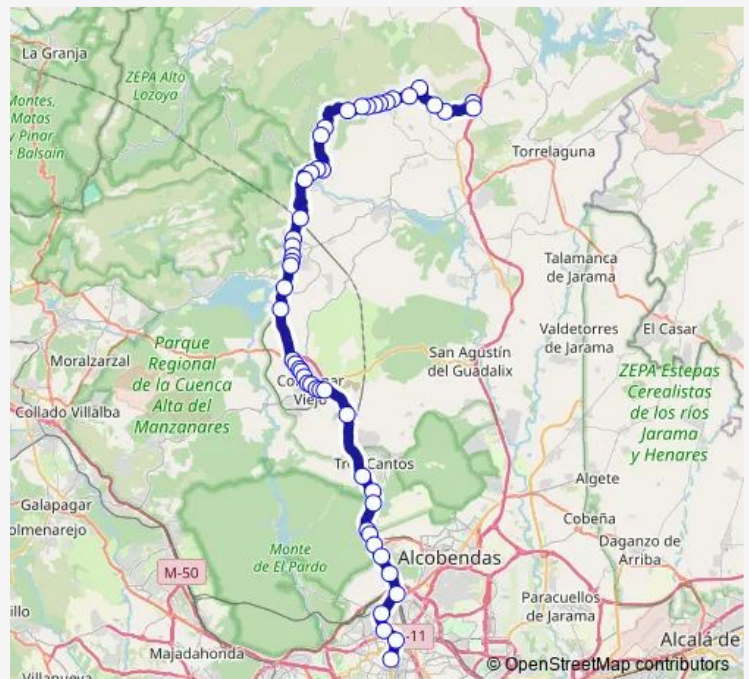

Monday 05:35-22:30

Tuesday 05:35-22:30

Wednesday 05:35-22:30

Thursday 05:35-22:30

Friday 05:35-22:30

Saturday 05:35-22:30

Sunday 05:35-22:30

Route info

Direction: Intercambiador DE Plaza Castilla

Stops: 52

Trip Duration: 1 hour 30 min

SAN SEBASTIÁN-SANZ ROSA

CORREDERA-LOS FRAILES

CTRA.MIRAFLORES-LOS ARCOS

CTRA.MIRAFLORES-COL.LAS TORRES

CTRA.MIRAFLORES-CENTRO EDUC.ESPECIAL