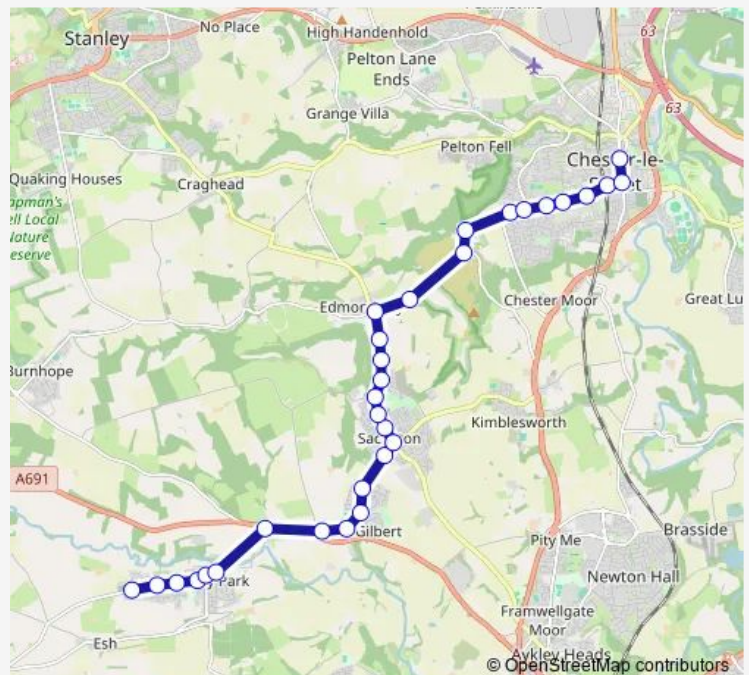

RC Church

Greenwells Garage

Crossroads

Route schedule

Front Street — Stringer Terrace

Monday 07:25-20:25

Tuesday 07:25-20:25

Wednesday 07:25-20:25

Thursday 07:25-20:25

Friday 07:25-20:25

Saturday 07:25-20:25

Sunday —

Route info

Direction: Front Street

Stops: 33

Trip Duration: 0 hour 25 min

Friday 06:51-20:51

Saturday 06:51-20:51

Sunday —

Route info

Direction: Stringer Terrace

Stops: 31

Trip Duration: 0 hour 30 min

Whitehill Inn