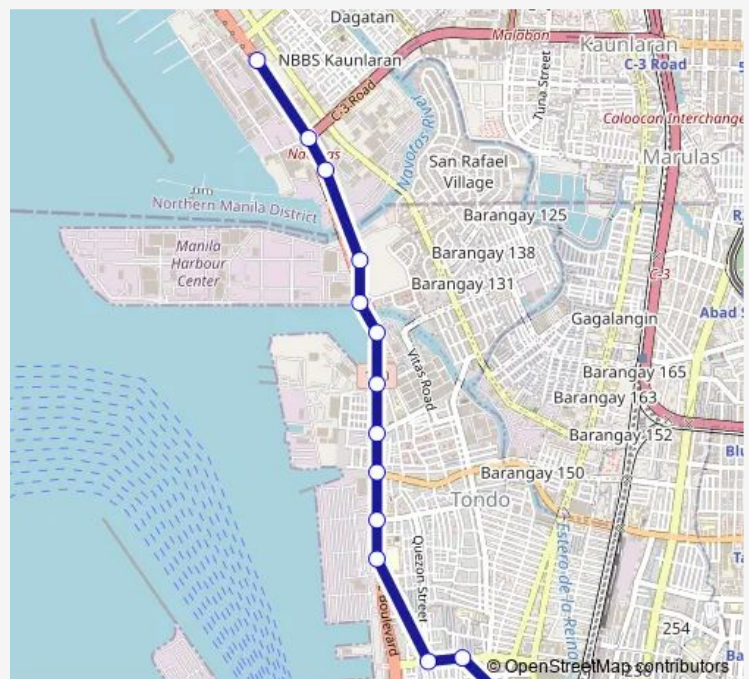

President Ferdinand E. Marcos Highway / Miguel de Legaspi Intersection, Tondo

SM Hypermarket, President Ferdinand E. Marcos Highway, Tondo

Caltex, President Ferdinand E. Marcos Highway, Tondo

President Ferdinand E. Marcos Highway / Circumferential Road 3 Intersection, Tondo

President Ferdinand E. Marcos Highway, Tondo

Route schedule

Sto. Nino Church, Nicolas Zamora, Manila — President Ferdinand E. Marcos Highway, Tondo

Monday	00:00
Tuesday	00:00
Wednesday	00:00
Thursday	00:00
Friday	00:00
Saturday	00:00
Sunday	00:00

Route info

Direction: Sto. Nino Church, Nicolas Zamora, Manila

Stops: 14

Trip Duration: 0 hour 22 min

Pier South via Road 10

Bus time schedules and route maps are available in an offline PDF at busmaps.com. Use the busmaps.com website to see live bus times, train schedule or subway schedule, and step-by-step directions for all public transit in Manila