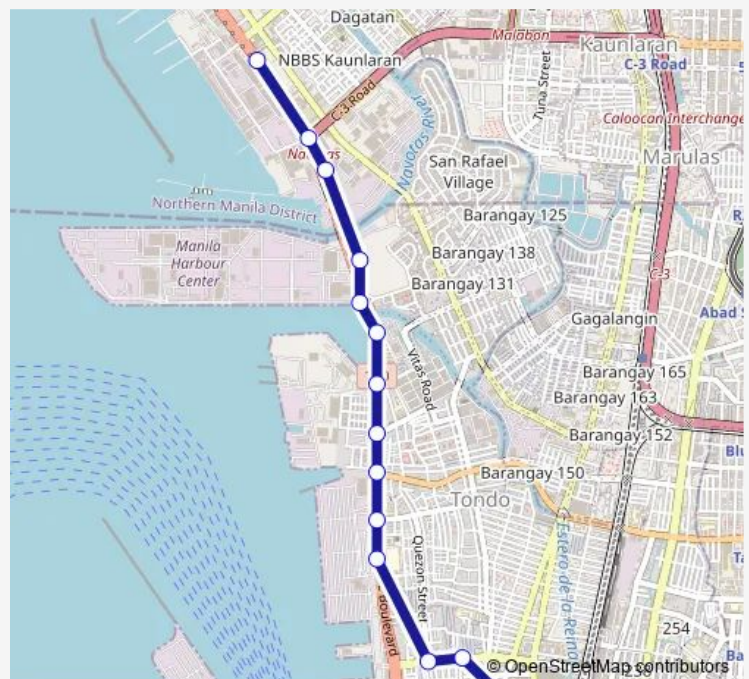

### Route schedule

Sto. Nino Church, Nicolas Zamora, Manila — President Ferdinand E. Marcos Highway, Tondo

Monday	00:00
Tuesday	00:00
Wednesday	00:00
Thursday	00:00
Friday	00:00
Saturday	00:00
Sunday	00:00

### Route info

Direction: Sto. Nino Church, Nicolas Zamora, Manila

Stops: 14

Trip Duration: 0 hour 22 min

■ Pier South via Road 10

Bus time schedules and route maps are available in an offline PDF at [busmaps.com](https://busmaps.com). Use the [busmaps.com](https://busmaps.com) website to see live bus times, train schedule or subway schedule, and step-by-step directions for all public transit in Manila