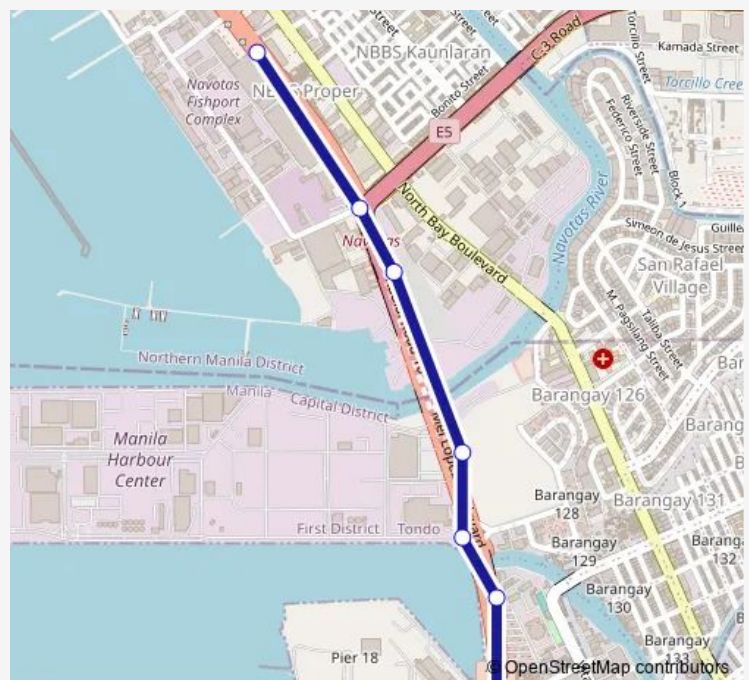

## Bus Pier South via Road 10

[Go to website](#)

### Direction

President Ferdinand E. Marcos Highway, Tondo — President Ferdinand E. Marcos Highway / Bonifacio Intersection, Tondo

7 stops

[Open route schedule](#)

President Ferdinand E. Marcos Highway, Tondo

### Route schedule

President Ferdinand E. Marcos Highway, Tondo — President Ferdinand E. Marcos Highway / Bonifacio Intersection, Tondo

Monday	00:00
Tuesday	00:00
Wednesday	00:00
Thursday	00:00
Friday	00:00
Saturday	00:00
Sunday	00:00

### Route info

Direction: President Ferdinand E. Marcos Highway, Tondo

Stops: 7

Trip Duration: 0 hour 11 min

■ Pier South via Road 10

Bus time schedules and route maps are available in an offline PDF at [busmaps.com](https://busmaps.com). Use the [busmaps.com](https://busmaps.com) website to see live bus times, train schedule or subway schedule, and step-by-step directions for all public transit in Manila