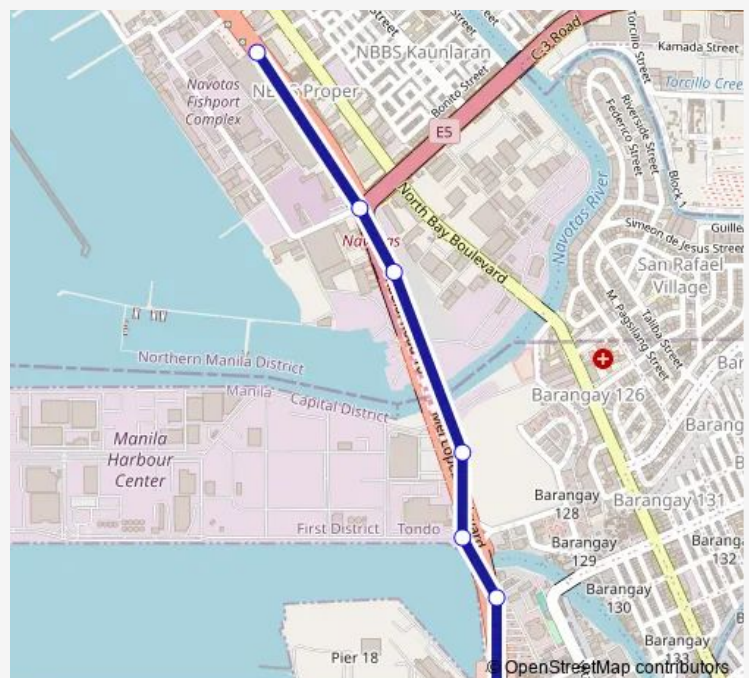

## Bus Pier South via Road 10

[Go to website](#)

### Direction

President Ferdinand E. Marcos Highway, Tondo — President Ferdinand E. Marcos Highway / Bonifacio Intersection, Tondo

7 stops

[Open route schedule](#)

President Ferdinand E. Marcos Highway, Tondo

### Route schedule

President Ferdinand E. Marcos Highway, Tondo — President Ferdinand E. Marcos Highway / Bonifacio Intersection, Tondo

Monday	00:00
Tuesday	00:00
Wednesday	00:00
Thursday	00:00
Friday	00:00
Saturday	00:00
Sunday	00:00

### Route info

Direction: President Ferdinand E. Marcos Highway, Tondo

Stops: 7

Trip Duration: 0 hour 11 min

■ Pier South via Road 10

Bus time schedules and route maps are available in an offline PDF at [busmaps.com](https://busmaps.com). Use the [busmaps.com](https://busmaps.com) website to see live bus times, train schedule or subway schedule, and step-by-step directions for all public transit in Manila