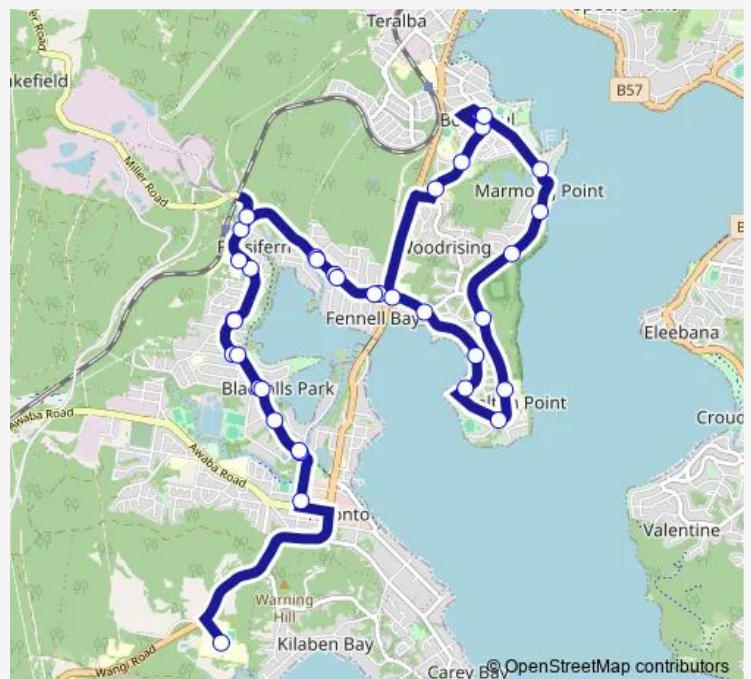

The Ridgeway Opp Glen Mitchell St

Middle Point Rd At Macquarie St

Bay Rd Opp Lochend Pl

Bay Rd After Prospect Av

Route schedule

Railway Pde Opp Lake St — St Josephs Primary School, Kilaben Bay

Monday 07:55

Tuesday 07:55

Wednesday 07:55

Thursday 07:55

Friday 07:55

Saturday —

Sunday —

Route info

Direction: Railway Pde Opp Lake St

Stops: 35

Trip Duration: 0 hour 50 min

6422 — Fassifern to Lake Macquarie Hs

Bay Rd At Blandford St

Bay Rd Opp Fennell Bay Public School

Macquarie Rd At Prince St

Macquarie Rd At Brougham Av

Macquarie Rd Opp Brighton St