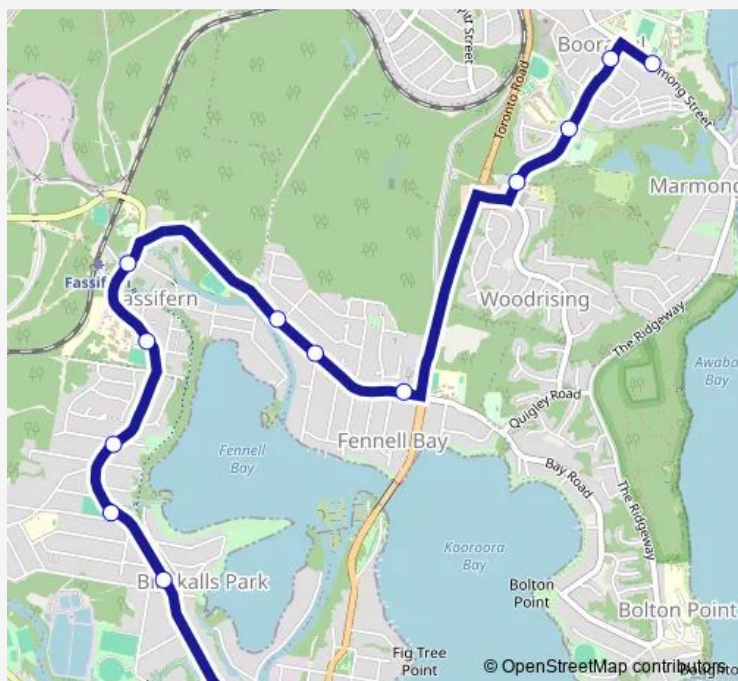

Fassifern Rd At South Pde

Fassifern Rd At Reynolds St

Fassifern Rd Opp Dora St

Fassifern Rd After Wallsend Rd

Macquarie Rd At Brighton St

Macquarie Rd Opp Brougham Av

Macquarie Rd Before Main Rd

Hayden Brook Rd After Vim Cl

Hayden Brook Rd After Merriwa St

Hayden Brook Rd At Ranclaud St

Lake Macquarie High School, Marmong St

Route schedule

Railway Pde Opp Lake St — Lake Macquarie High School, Marmong St

Monday	07:55
Tuesday	07:55
Wednesday	07:55
Thursday	07:55
Friday	07:55
Saturday	—
Sunday	—

Route info

Direction: Railway Pde Opp Lake St

Stops: 13

Trip Duration: 0 hour 15 min

6422 — Fassifern to Lake Macquarie Hs

6422 School Bus time schedules and route maps are available in an offline PDF at [busmaps.com](https://busmaps.com). Use the [busmaps.com](https://busmaps.com) website to see live bus times, train schedule or subway schedule, and step-by-step directions for all public transit in Newcastle