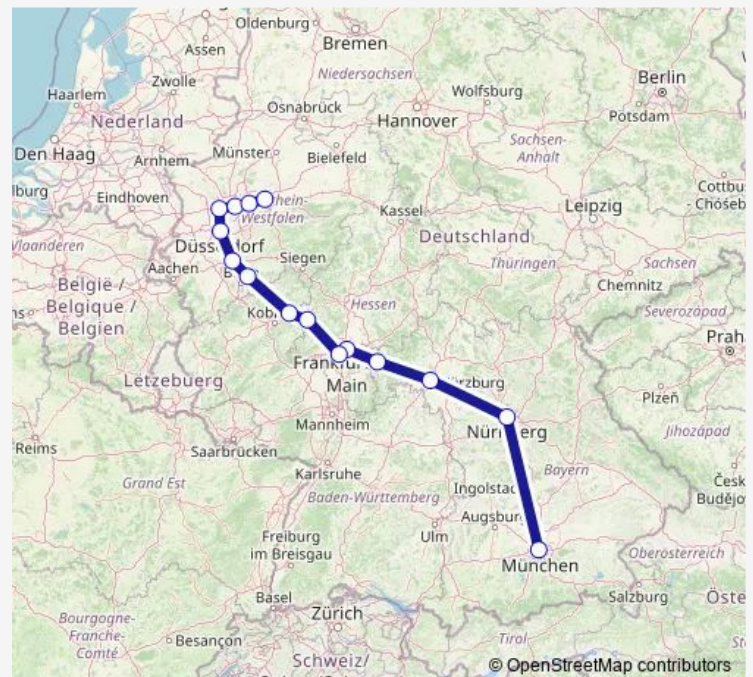

Rail ICE 930

[Go to website](#)

Direction

München Hbf — Dortmund Hbf

15 stops

[Open route schedule](#)

München Hbf

Nürnberg Hbf

Düsseldorf Hbf

Duisburg Hbf

Essen Hbf

Bochum Hbf

Dortmund Hbf

Route schedule

München Hbf — Dortmund Hbf

Monday —

Tuesday —

Wednesday —

Thursday —

Friday —

Saturday 15:16-15:51

Sunday 15:16-15:51

Route info

Direction: München Hbf

Stops: 15

Trip Duration: 6 hour 26 min

ICE 930

ICE 930 Rail time schedules and route maps are available in an offline PDF at busmaps.com. Use the busmaps.com website to see live bus times, train schedule or subway schedule, and step-by-step directions for all public transit in Duesseldorf