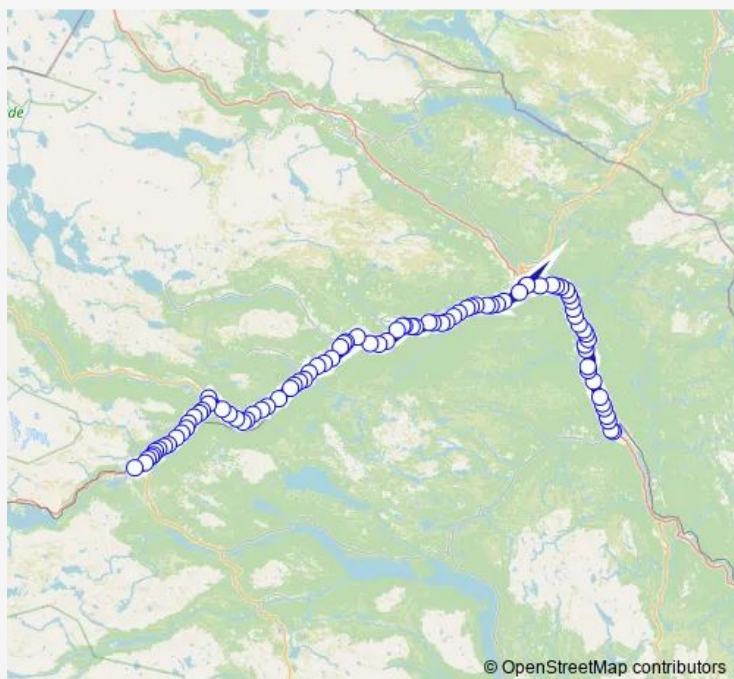

Local Bus Service 330 Gol-Geilo

[Go to website](#)

Direction

Geilo stasjon — Hagafoss

22 stops

[Open route schedule](#)

Geilo stasjon

Geilotun

Geilo samfunnshus

Geilo skole

Geilo Ezzo

Geilomoen

Øen Turistsenter

Skogheim

Trøo

Lien

Ødegård

Åker

Foss

Årset

Veslehaug

Heggeset

Sandsvegen

Vindeggleet

Røo

Trøgaton

Veidal

Route schedule

Geilo stasjon — Hagafoss

Monday 13:00-14:35

Tuesday 13:00-14:35

Wednesday 13:00-14:35

Thursday 13:00-14:35

Friday 13:00-14:35

Saturday —

Sunday —

Route info

Direction: Geilo stasjon

Stops: 22

Trip Duration: 0 hour 15 min

© OpenStreetMap contributors

■ 330 — Gol-Geilo

BusMaps