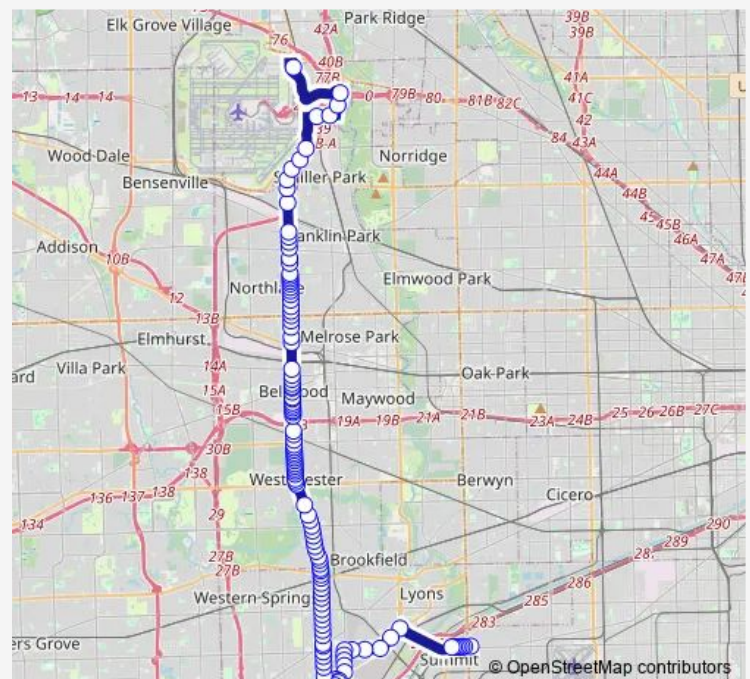

55th/Traffic Signal/Electro-Motive

55th/Sergo Dr.

55th/East

East/56th

East/57th

East/58th

East/Joliet Rd.

Joliet Rd./Traffic Signal/Country Club Park

La Grange/Joliet Rd.

La Grange/Traffic Signal/Countryside Plaza

La Grange/58th

Route schedule

Archer/Harlem (Terminal) — O'Hare MMF Bay 8

Monday 07:02-17:59

Tuesday 07:02-17:59

Wednesday 07:02-17:59

Thursday 07:02-17:59

Friday 07:02-17:59

Saturday 05:29

Sunday —

Route info

Direction: Archer/Harlem (Terminal)

Stops: 119

Trip Duration: 1 hour 8 min