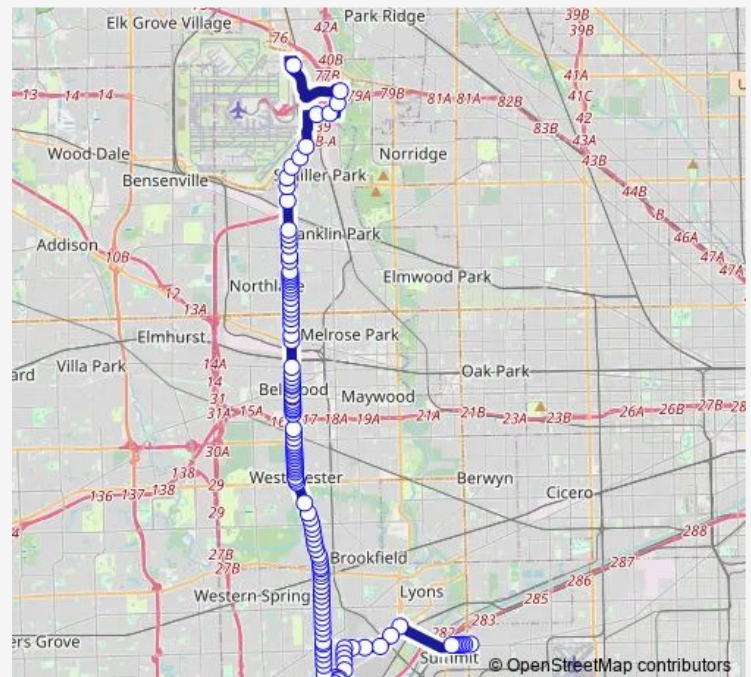

55th/East

East/56th

East/57th

East/58th

East/Joliet Rd.

Joliet Rd./Traffic Signal/Country Club Park

La Grange/Joliet Rd.

La Grange/Traffic Signal/Countryside Plaza

### Route schedule

Archer/Harlem (Terminal) — O'Hare MMF Bay 8

Monday 07:02-17:59

Tuesday 07:02-17:59

Wednesday 07:02-17:59

Thursday 07:02-17:59

Friday 07:02-17:59

Saturday 05:29

### Route info

Direction: Archer/Harlem (Terminal)

Stops: 119

Trip Duration: 1 hour 21 min

330 — Mannheim - Lagrange Roads

La Grange/57th

La Grange/56th

La Grange/55th