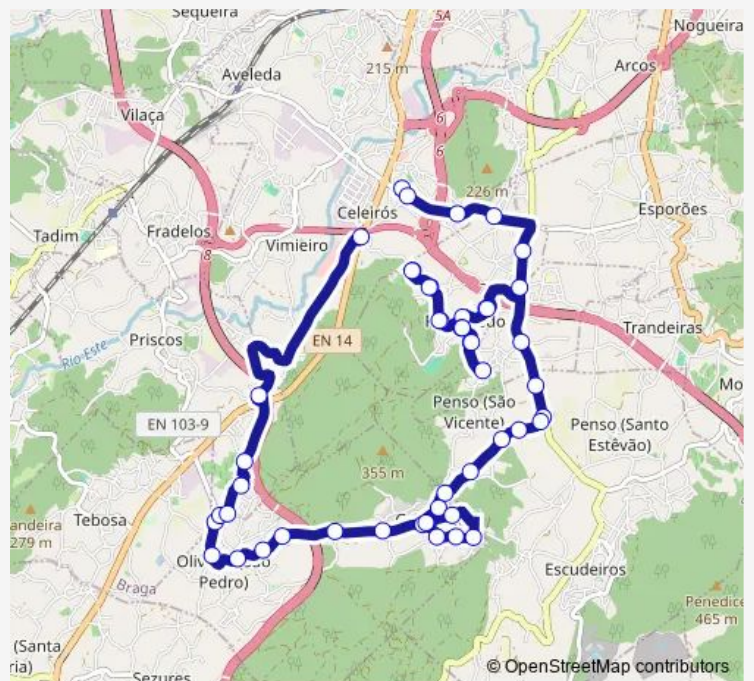

Thursday —

Friday 16:30-18:20

Saturday —

Sunday —

Route info

Direction: Senhor Paciência (Eb23 Celeirós)

Stops: 48

Trip Duration: 0 hour 40 min

330 — Eb23 Celeirós - Macada

Estrada II (Posto Médico)

Estrada Iii

Poça (Cruzamento)

Poça (Maia Carvalho)

Entre Águas

Agro I

Agro Ii

Thursday —

Friday 07:15

Saturday —

Sunday —

Route info

Direction: S Lourenço V (Cruzamento)

Stops: 48

Trip Duration: 0 hour 50 min