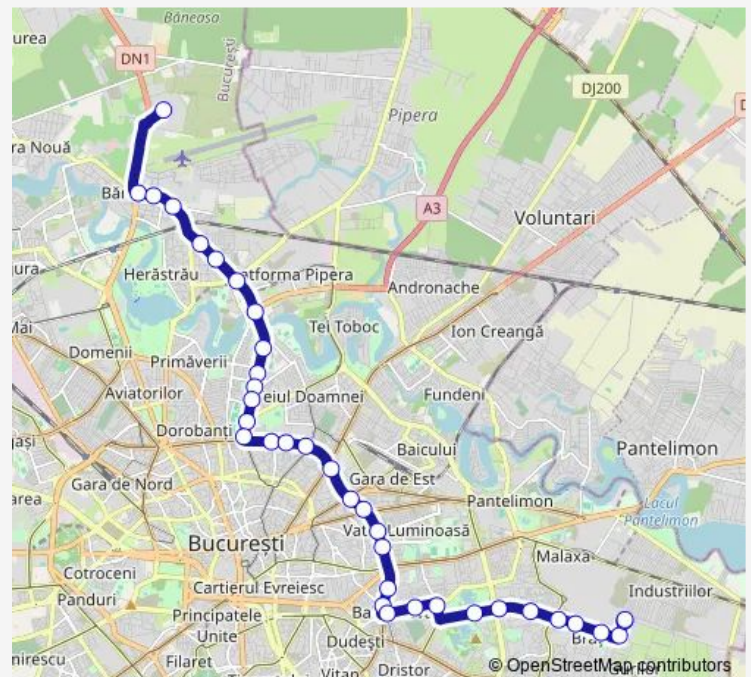

Bd. Lacul Tei

Soseaua Stefan cel Mare

Vasile Lascar

Dr. Grozovici

Lizeanu

Bucur Obor

Bd. Ferdinand

Piata Iancului

Saturday 05:00-23:10

Sunday 05:00-23:10

Route info

Direction: Complex Comercial Baneasa

Stops: 36

Trip Duration: 1 hour 10 min

Mieilor

Gheorghe Petrascu

Baba Novac

Baba Novac

Ion Tuculescu

Soseaua Campia Libertatii

Pod Lacuri

Liviu Rebreanu

Barajul Dunarii

Bd. 1 Decembrie 1918

Friday 04:35-22:35

Saturday 04:35-22:35

Sunday 04:35-22:35

Route info

Direction: Parc Teilor

Stops: 32

Trip Duration: 0 hour 49 min

Soseaua Pipera