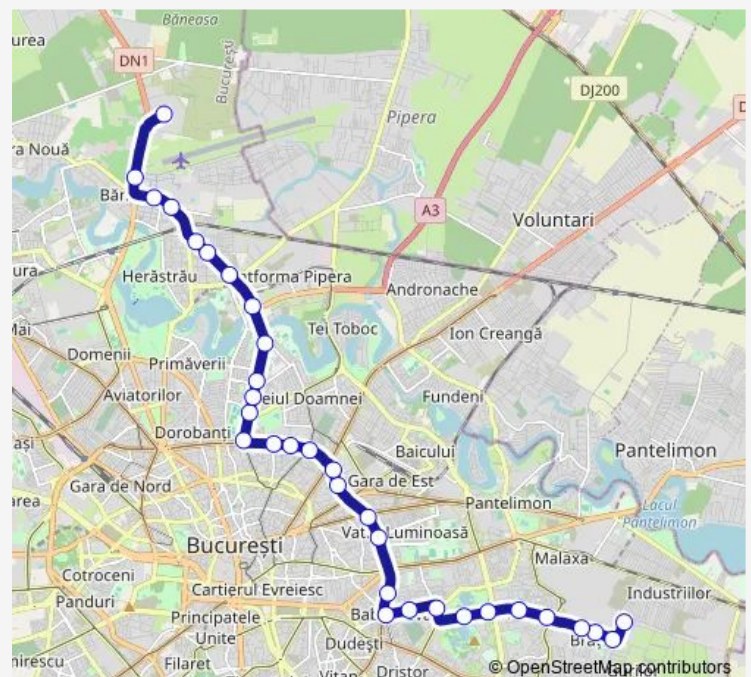

Bd. Lacul Tei

Soseaua Stefan cel Mare

Vasile Lascar

Dr. Grozovici

Lizeanu

Bucur Obor

Bd. Ferdinand

Piata Iancului

Saturday 05:00-23:10

Sunday 05:00-23:10

Route info

Direction: Complex Comercial Baneasa

Stops: 35

Trip Duration: 0 hour 54 min

Mieilor

Gheorghe Petrascu

Baba Novac

Baba Novac

Ion Tuculescu

Soseaua Campia Libertatii

Pod Lacuri

Liviu Rebreanu

Barajul Dunarii

Bd. 1 Decembrie 1918

Saturday 04:35-22:35

Sunday 04:35-22:35

Route info

Direction: Parc Teilor

Stops: 32

Trip Duration: 0 hour 49 min

Soseaua Pipera

Maguricea