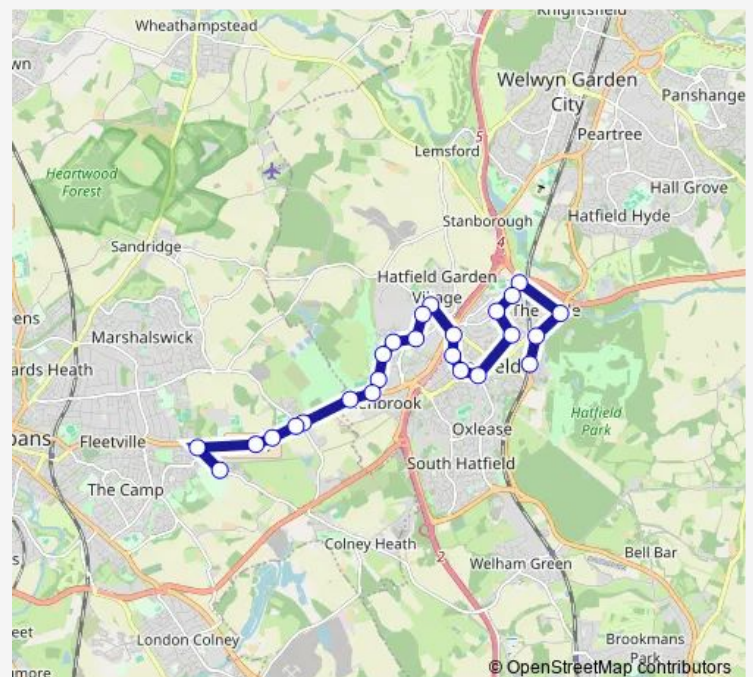

Great Nast Hyde

Three Horseshoes PH

Smallford Roundabout

Route schedule

Hatfield Railway Station — Nicholas Breakspear School

Monday 07:35

Tuesday 07:35

Wednesday 07:35

Thursday 07:35

Friday 07:35

Saturday —

Sunday —

Route info

Direction: Hatfield Railway Station

Stops: 26

Trip Duration: 0 hour 40 min

■ 330 — Nicholas Breakspear School - Hatfield Station

Lyon Way

Acrewood Way

Ryecroft Court

Colney Heath Lane

Nicholas Breakspear School

Direction

Nicholas Breakspear School — Hatfield Railway Station

Thursday 15:20

Friday 15:20

Saturday —

Sunday —

Route info

Direction: Nicholas Breakspear School

Stops: 27

Trip Duration: 0 hour 35 min