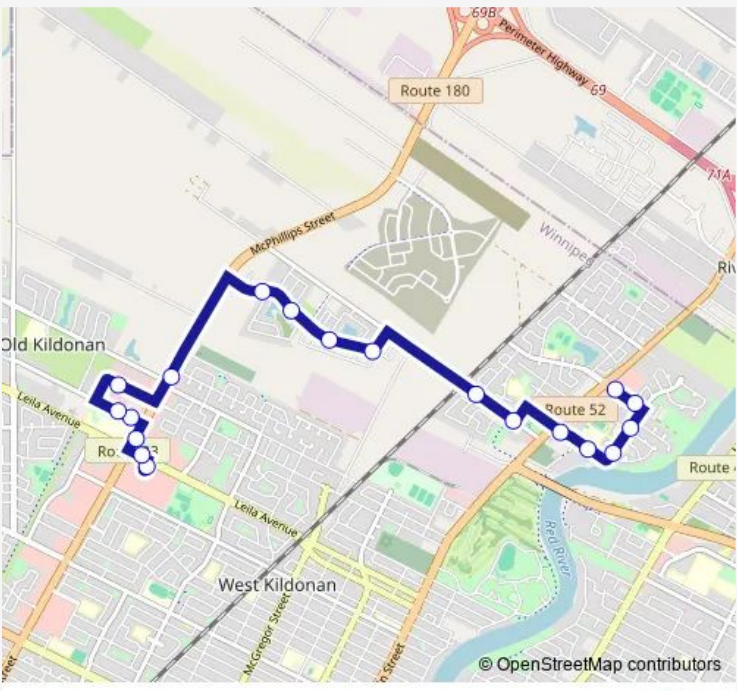

# Bus 330 Murray

[Go to website](#)

**Direction**  
 Westbound Red River at Meadowcrest — Southbound Garden City Terminal at Garden City Centre  
 19 stops  
[Open route schedule](#)

- Westbound Red River at Meadowcrest
- Southbound Main at Woodbine
- Southbound Main at Park Manor
- Southbound Main at Murray
- Westbound Murray at Donan
- Westbound Murray at Carsdale
- Westbound North Point at Lynx
- Westbound North Point at Orion
- Westbound North Point at Phoenix
- Westbound North Point at Lyra
- Southbound McPhillips at Templeton
- Southbound McPhillips at Court
- Westbound Court at McPhillips
- Westbound Court at McPhillips West
- Eastbound Wal-Mart McPhillips at Wal-Mart
- Eastbound Wal-Mart McPhillips at McPhillips
- Southbound McPhillips at Court
- Eastbound Leila at McPhillips
- Southbound Garden City Terminal at Garden City Centre

Route schedule  
 Westbound Red River at Meadowcrest — Southbound Garden City Terminal at Garden City Centre

|           |             |
|-----------|-------------|
| Monday    | 06:08-22:14 |
| Tuesday   | 06:08-22:14 |
| Wednesday | 06:08-22:14 |
| Thursday  | 06:08-22:14 |
| Friday    | 06:08-22:14 |
| Saturday  | 06:08-21:28 |
| Sunday    | 06:08-21:28 |

**Route info**  
 Direction: Westbound Red River at Meadowcrest  
 Stops: 19  
 Trip Duration: 0 hour 19 min

## Direction

Southbound Garden City Terminal at Garden City Centre  
— Westbound Red River at Meadowcrest

19 stops

[Open route schedule](#)

Southbound Garden City Terminal at Garden City Centre

Westbound Leila at McPhillips