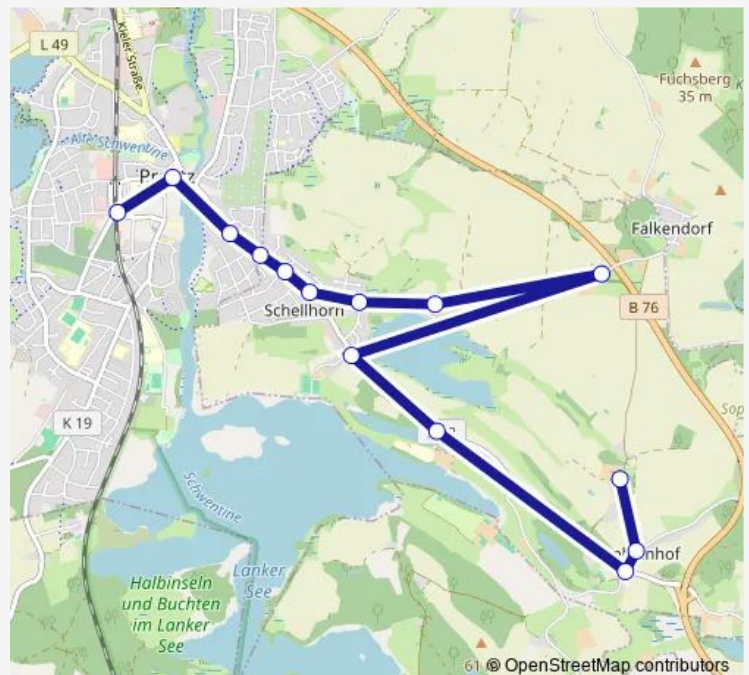

Preetz, Kahlbrook

Preetz, Mühlenberg

Preetz, Garnkorb

Preetz, ZOB / Bf

Route schedule

Sophienhof, Gut — Preetz, ZOB / Bf

Monday 15:35-23:35

Tuesday 15:35-23:35

Wednesday 15:35-23:35

Thursday 15:35-23:35

Friday 15:35-23:35

Saturday 09:35-23:35

Sunday 09:35-23:35

Route info

Direction: Sophienhof, Gut

Stops: 14

Trip Duration: 0 hour 20 min

■ 330

BusMaps

Direction

Preetz, ZOB / Bf — Sophienhof, Gut

14 stops

[Open route schedule](#)

Preetz, ZOB / Bf

Tuesday 15:05-23:05

Wednesday 15:05-23:05

Thursday 15:05-23:05

Friday 15:05-23:05

Saturday 09:05-23:05

Sunday 09:05-23:05

Route info

Direction: Preetz, ZOB / Bf