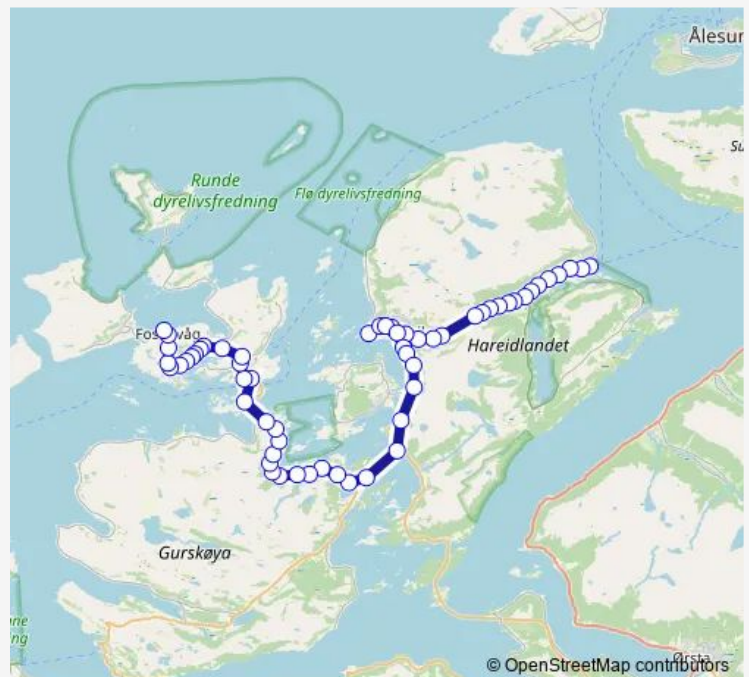

Thursday 07:23-13:23

Friday 07:23-13:23

Saturday —

Sunday —

Route info

Direction: Hareid bussterminal

Stops: 55

Trip Duration: 0 hour 57 min