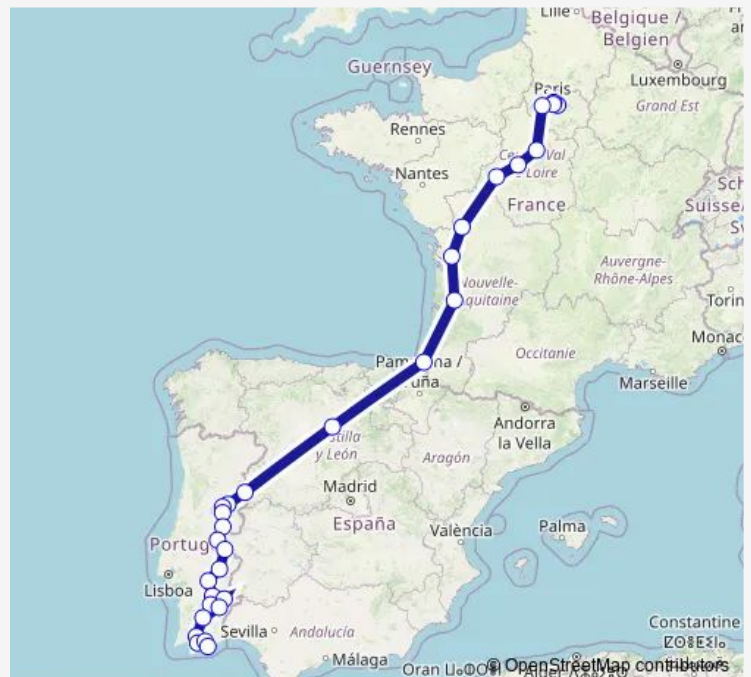

Area Suco

Bayonne Quai de Lesseps

Bordeaux, Centre-ville

Route schedule

Faro C. Camionagem — Champigny-sur-Marne

Monday —

Tuesday 06:30

Wednesday —

Thursday —

Friday —

Saturday 06:30

Sunday —

Route info

Direction: Faro C. Camionagem

Stops: 30

Trip Duration: 29 hour 45 min

330 — 330-1 : Paris - Faro

Saintes

Niort

Tours

Blois

Orléans

Versailles

Paris, Porte de Charenton

Paris, Porte de Charenton

Versailles

Orléans

Blois

Tours

Niort

Saintes

Bordeaux, Centre-ville