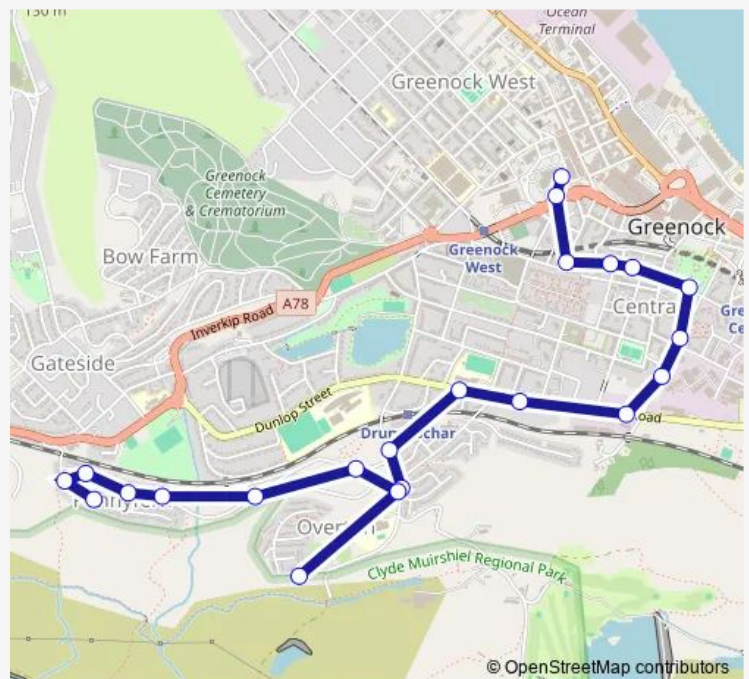

Thursday 19:00-22:00

Friday 19:00-22:00

Saturday 19:00-21:45

Sunday 11:00-19:45

Route info

Direction: Stance 7

Stops: 22

Trip Duration: 0 hour 17 min

■ 330

Direction

Pennyfern Road — Stance 7

16 stops

[Open route schedule](#)

Pennyfern Road

Pennyfern Drive

Hole Farm Road

Tuesday 19:18-21:18

Wednesday 19:18-21:18

Thursday 19:18-21:18

Friday 19:18-21:18

Saturday 19:18-21:03

Sunday 10:18-20:03

Route info

Direction: Pennyfern Road