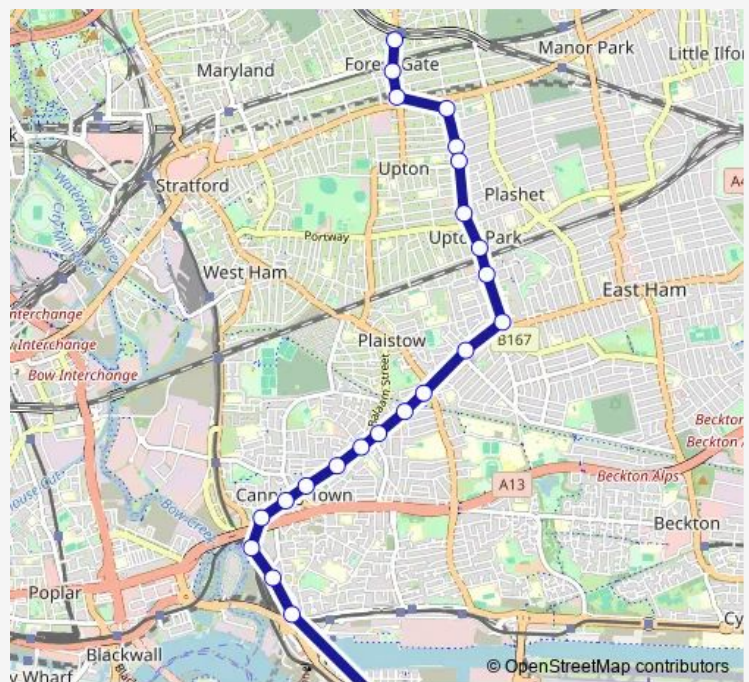

Upton Park / Boleyn

Tudor Road (E6)

Upton Park

Route schedule

Thames Barrier — Wanstead Park Station

Monday 00:06-23:46

Tuesday 00:06-23:46

Wednesday 00:06-23:46

Thursday 00:06-23:46

Friday 00:06-23:46

Saturday 00:06-23:46

Sunday 00:06-23:46

Route info

Direction: Thames Barrier

Stops: 31

Trip Duration: 0 hour 39 min

Plasht Road

Oakdale Road

Cheshunt Road

Studley Road

St Dunstan's Road

Green Street (E7)

Woodgrange Road

Claremont Road (E7)

Forest Gate Station

Wanstead Park Station

Direction

Wanstead Park Station — Thames Barrier

26 stops

[Open route schedule](#)

Wanstead Park Station

Forest Gate Station