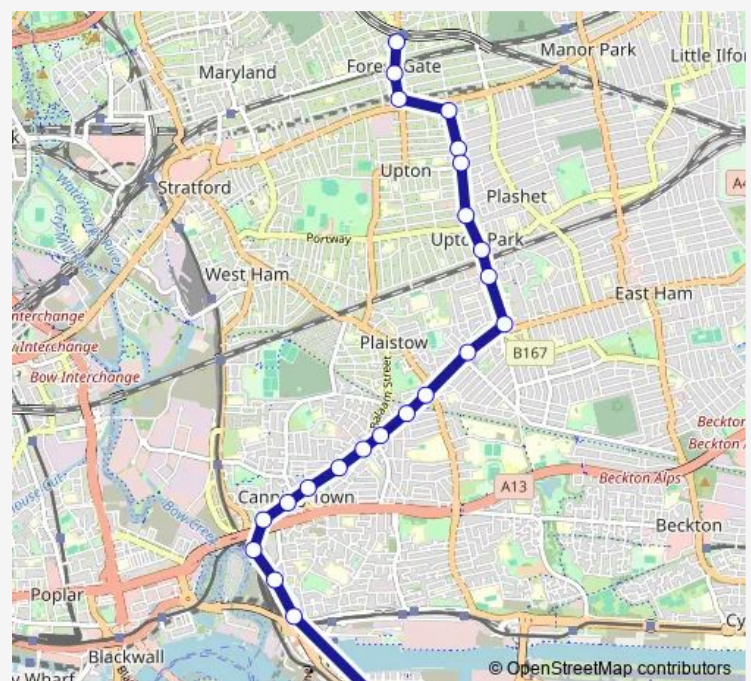

### Direction

Thames Barrier — Wanstead Park Station

31 stops

[Open route schedule](#)

Thames Barrier

Pontoon Dock Station DLR

Mill Road

Boxley Street

### Route schedule

Thames Barrier — Wanstead Park Station

Monday 00:06-23:46

Tuesday 00:06-23:46

Wednesday 00:06-23:46

Thursday 00:06-23:46

Friday 00:06-23:46

Saturday 00:06-23:46

### Route info

Direction: Thames Barrier

Stops: 31

Trip Duration: 0 hour 32 min

330 — Wanstead Park - Upton Park - Plaistow - Canning Town - Pontoon Dock **BusMaps**

Plashet Road

Oakdale Road

Cheshunt Road

## Route info

Direction: Wanstead Park Station

Stops: 26

Trip Duration: 0 hour 36 min

330 Bus time schedules and route maps are available in an offline PDF at [busmaps.com](https://busmaps.com). Use the [busmaps.com](https://busmaps.com) website to see live bus times, train schedule or subway schedule, and step-by-step directions for all public transit in East Ham