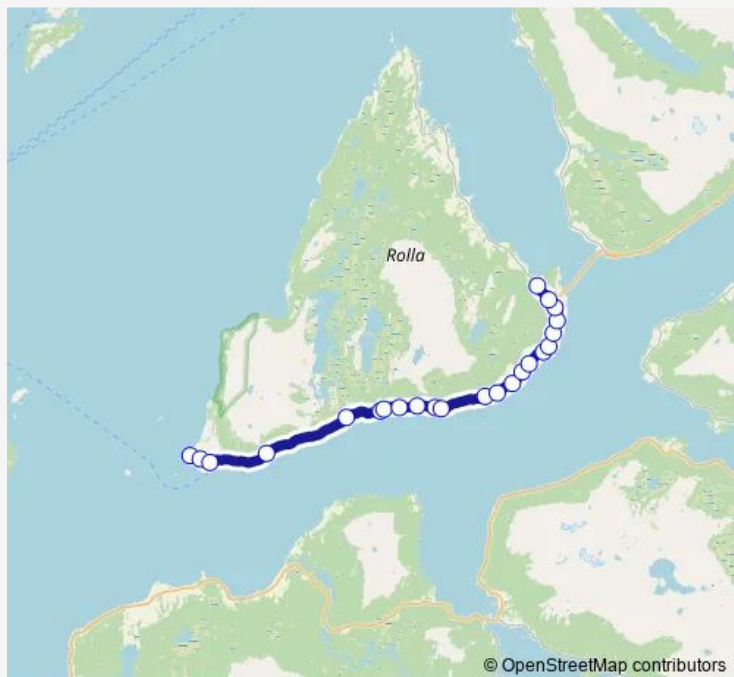

Saturday 17:25

Sunday 17:25

Route info

Direction: Hamnvik sentrum

Stops: 34

Trip Duration: 0 hour 48 min

Magesåsvika

Magesås