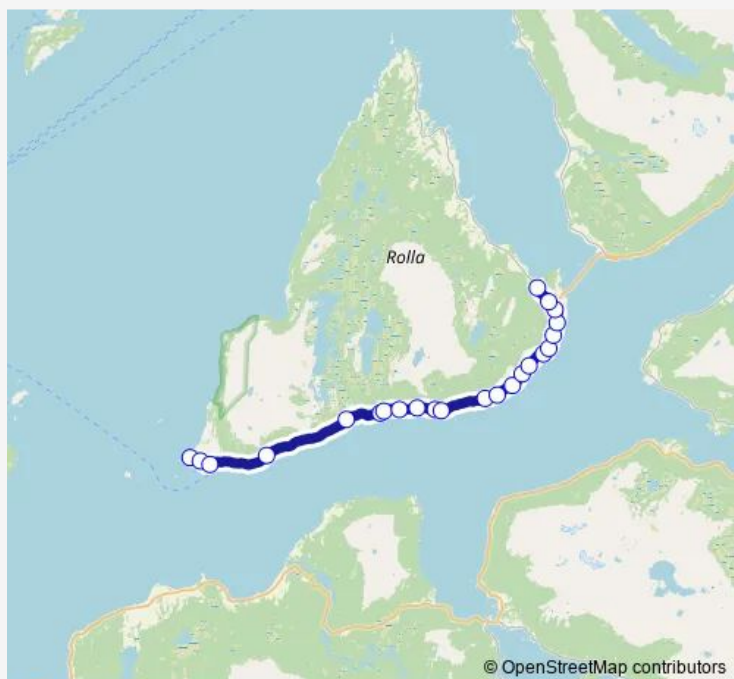

Thursday 07:20-17:25

Friday 07:20-17:25

Saturday 17:25

Sunday 17:25

Route info

Direction: Hamnvik sentrum

Stops: 34

Trip Duration: 0 hour 48 min