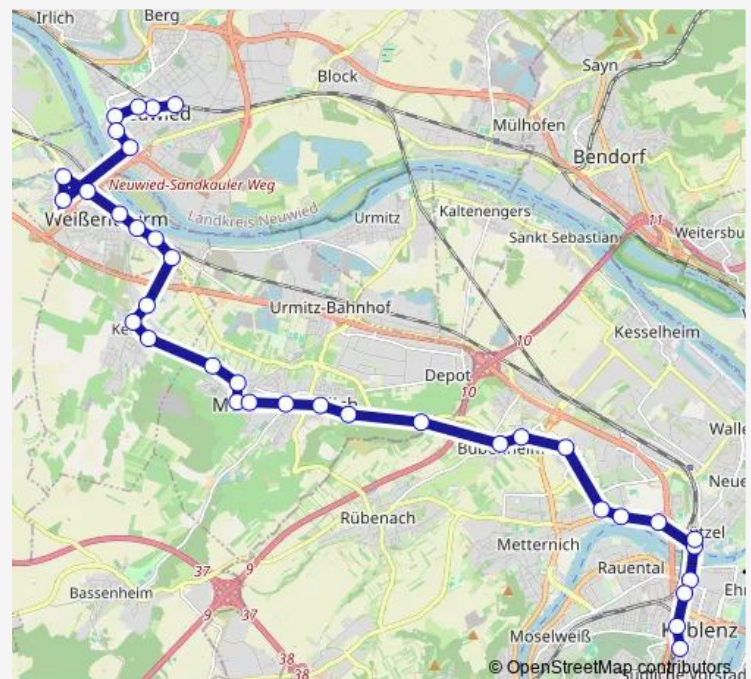

### Route schedule

Koblenz Hauptbahnhof — Mülheim-Kärlich Rathaus

Monday 06:52-18:52

Tuesday 06:52-18:52

Wednesday 06:52-18:52

Thursday 06:52-18:52

Friday 06:52-18:52

Saturday —

### Route info

Direction: Koblenz Hauptbahnhof

Stops: 21

Trip Duration: 0 hour 38 min

■ 330

BusMaps