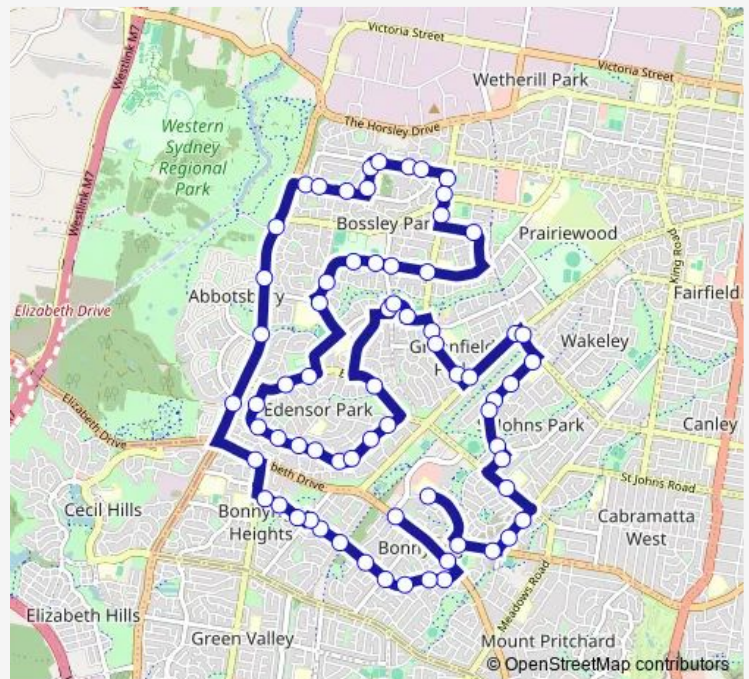

Brown Rd After Kinghorne Rd

Brown Rd At Aplin Rd

Simpson Rd Opp Tosich Pl

Simpson Rd At Pavasovic Pl

Simpson Rd Before Wilson Rd

Elizabeth Dr After Wilson Rd

Cowpasture Rd Before Bancroft Rd

Stockdale Crescent Reserve, Cowpasture Rd

Cowpasture Rd After Stockdale Cres

The Dairy, Cowpasture Rd

Bossley Rd At Quarry Rd

Bossley Rd Opp Kanuka St

Route schedule

Elizabeth Dr After Bonnyrigg Av — Tarlington Pde Opp Bonnyrigg Public School

Monday	07:43
Tuesday	07:43
Wednesday	07:43
Thursday	07:43
Friday	07:43
Saturday	—
Sunday	—

Route info

Direction: Elizabeth Dr After Bonnyrigg Av

Stops: 69

Trip Duration: 0 hour 57 min

9081 — Bonnyrigg to Bonnyrigg Public School via Bossley Park

Bossley Rd Before Marconi Rd

Marconi Rd Opp Bossley Park Public School