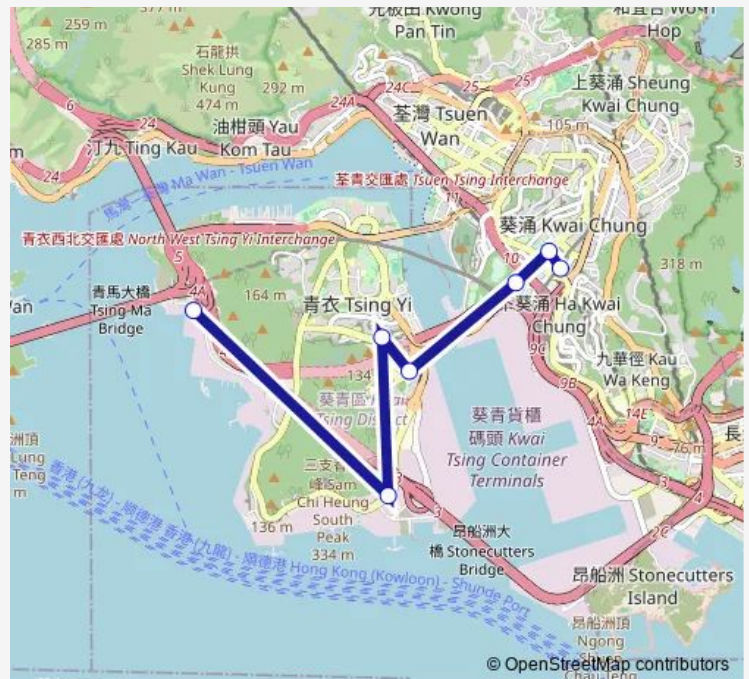

HING FONG ROAD, NEAR KWAI CHUNG SPORTS GROUND|HING FONG ROAD OUTSIDE KWAI CHUNG SPORTS GROUND

NEW KWAI FONG GARDENS

Route schedule

HONG KONG UNITED DOCKYARD MINIBUS TERMINUS — NEW KWAI FONG GARDENS

Monday	09:00-20:00
Tuesday	09:00-20:00
Wednesday	09:00-20:00
Thursday	09:00-20:00
Friday	09:00-20:00
Saturday	09:00-20:00
Sunday	09:00-20:00

Route info

Direction: HONG KONG UNITED DOCKYARD MINIBUS TERMINUS

Stops: 7

Trip Duration: 0 hour 33 min

Direction

HONG KONG UNITED DOCKYARD MINIBUS TERMINUS — NEW KWAI FONG GARDENS

6 stops

[Open route schedule](#)