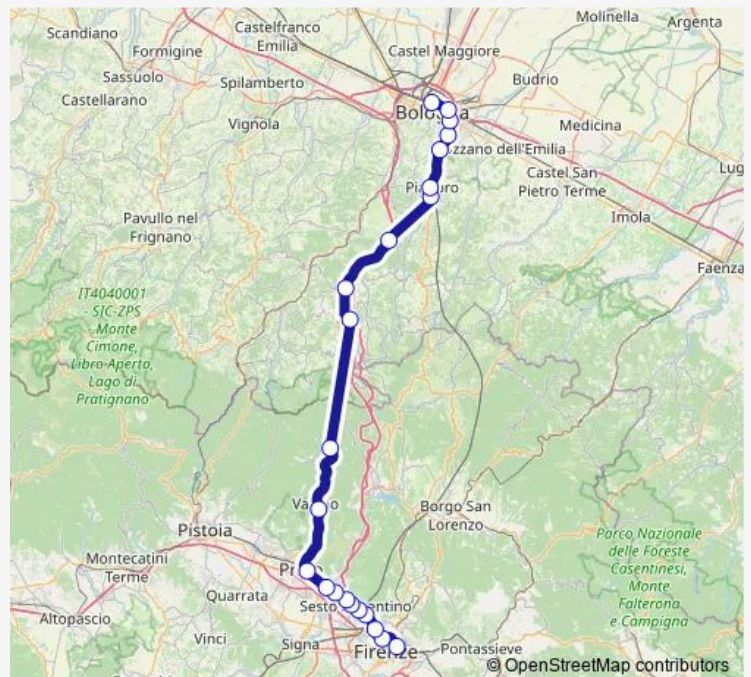

Rail (Fi) Prato - Bologna

[Go to website](#)

Direction

Firenze C.M. — Bologna C.Le

22 stops

[Open route schedule](#)

Firenze C.M.

Firenze Statuto

Firenze Rifredi

Firenze Castello

Zambra

Sesto Fiorentino

Il Neto

Pratignone

Calenzano

Prato C.Le

Vaiano

Vernio

S.Benedetto Scp

Grizzana

Monzuno

Pianoro

Rastignano Sfm

Rastignano

S.Ruffillo

Mazzini

Bologna S.Vitale

Route schedule

Firenze C.M. — Bologna C.Le

Monday 06:15-21:10

Tuesday 06:15-21:10

Wednesday 06:15-21:10

Thursday 06:15-21:10

Friday 06:15-21:10

Saturday 06:15-21:10

Sunday 06:15-20:08

Route info

Direction: Firenze C.M.

Stops: 22

Trip Duration: 1 hour 48 min

(Fi) Prato - Bologna