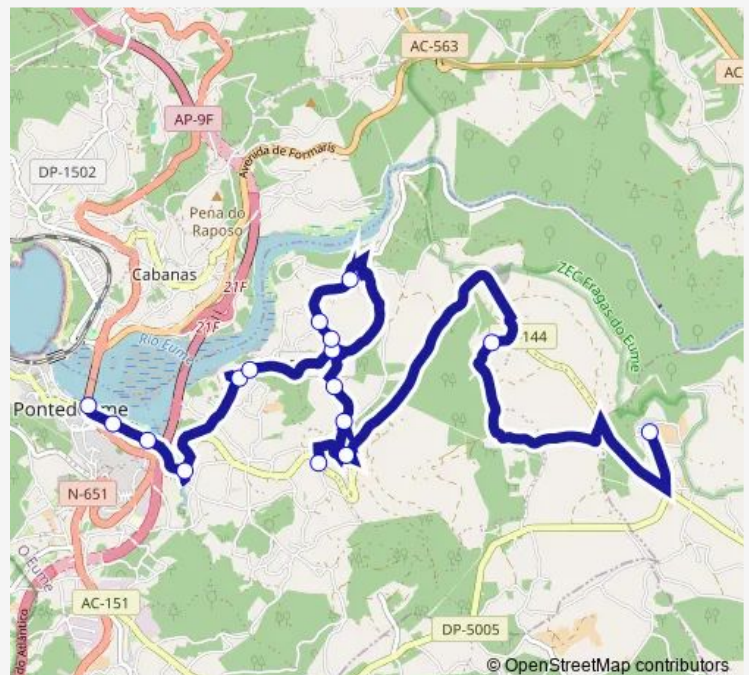

## Route schedule

Pontedeume — Taboada

Monday	14:20
Tuesday	14:20-17:50
Wednesday	14:20
Thursday	14:20
Friday	14:20
Saturday	—
Sunday	—

## Route info

Direction: Pontedeume

Stops: 16

Trip Duration: 0 hour 30 min

■ XG639008 — Pontedeume - Taboada

BusMaps

**Direction**

Taboada — Pontedeume

16 stops

[Open route schedule](#)

Taboada

Aurela

Cabria Nova

SAN Cibrao

A Mediña

Sobrado

Chao

Portela

Outeiro

Riolongo

Freixeiro

Nogueirosa

Esteiro

Centro DE Saude