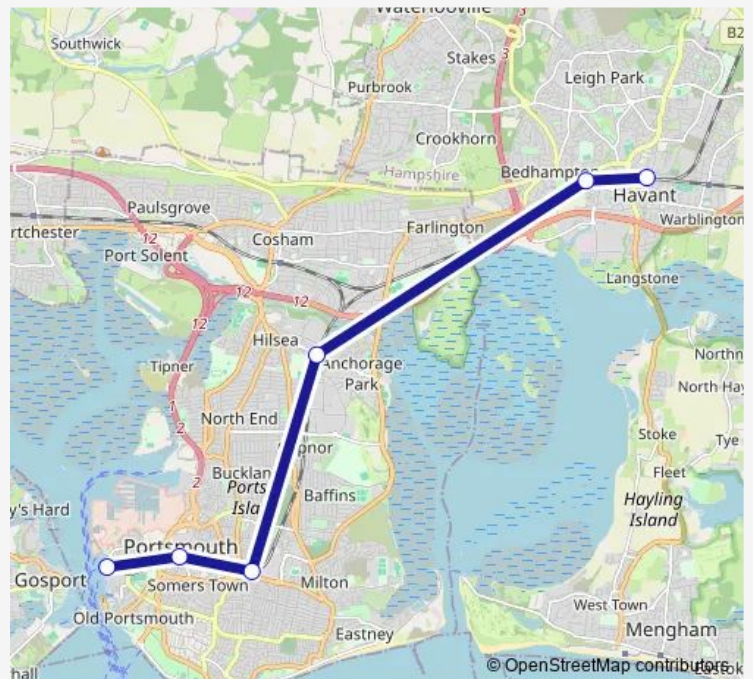

## Rail Sw:Hav->Pmh SW train service from HAV to Pmh

[Go to website](#)

### Direction

Havant — Portsmouth Harbour

6 stops

[Open route schedule](#)

- Havant
- Bedhampton
- Hilsea
- Fratton
- Portsmouth & Southsea
- Portsmouth Harbour

### Route schedule

Havant — Portsmouth Harbour

Monday	04:40-01:22 <sup>+1</sup>
Tuesday	01:22-01:22 <sup>+1</sup>
Wednesday	01:22-01:22 <sup>+1</sup>
Thursday	01:22-01:22 <sup>+1</sup>
Friday	01:22-04:40
Saturday	04:26-01:39 <sup>+1</sup>
Sunday	00:24-11:06

### Route info

Direction: Havant

Stops: 6

Trip Duration: 0 hour 38 min

Sw:Hav->Pmh — SW train service from HAV to Pmh

Sw:Hav->Pmh Rail time schedules and route maps are available in an offline PDF at [busmaps.com](https://busmaps.com). Use the [busmaps.com](https://busmaps.com) website to see live bus times, train schedule or subway schedule, and step-by-step directions for all public transit in Portsmouth