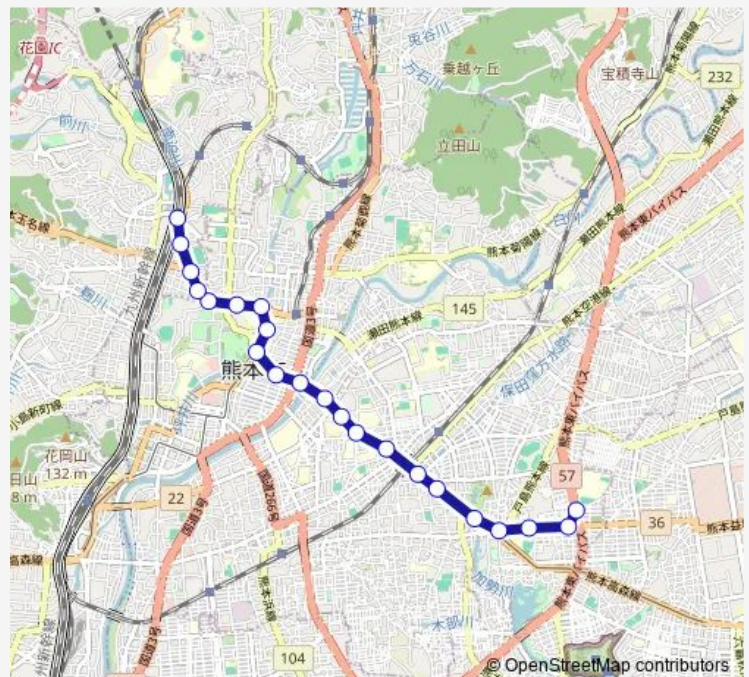

Thursday 07:15-17:55

Friday 07:15-17:55

Saturday —

Sunday —

Route info

Direction: 県会議事堂前

Stops: 22

Trip Duration: 0 hour 29 min