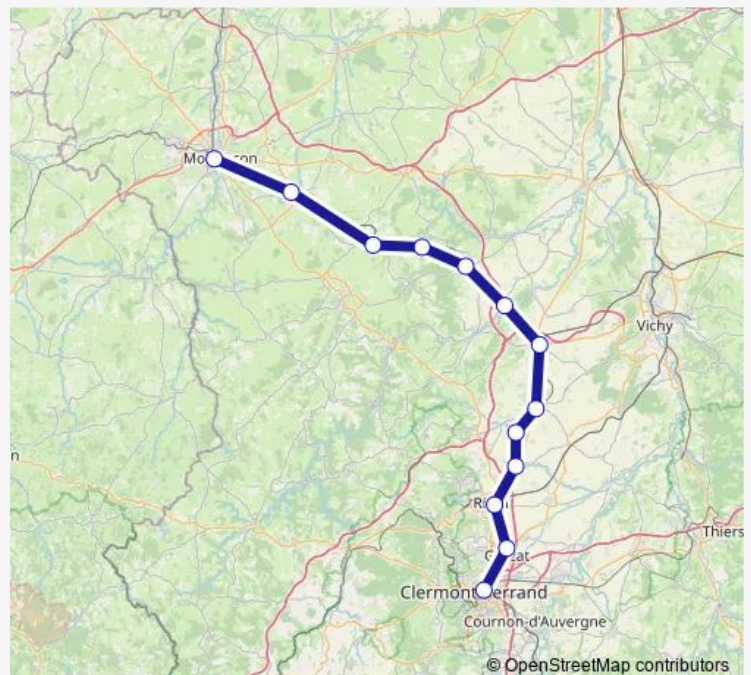

Rail P22 Clermont-Ferrand - Montluçon

[Go to website](#)

Direction

Clermont-Ferrand — Gannat

6 stops

[Open route schedule](#)

Clermont-Ferrand

Riom - Châtel-Guyon

Pontmort RN9-D17

Aigueperse

Gannat Lycee Eiffel

Gannat

Route schedule

Clermont-Ferrand — Gannat

Monday 08:04

Tuesday —

Wednesday —

Thursday —

Friday —

Saturday —

Sunday —

Route info

Direction: Clermont-Ferrand

Stops: 6

Trip Duration: 0 hour 57 min

P22 — Clermont-Ferrand - Montluçon