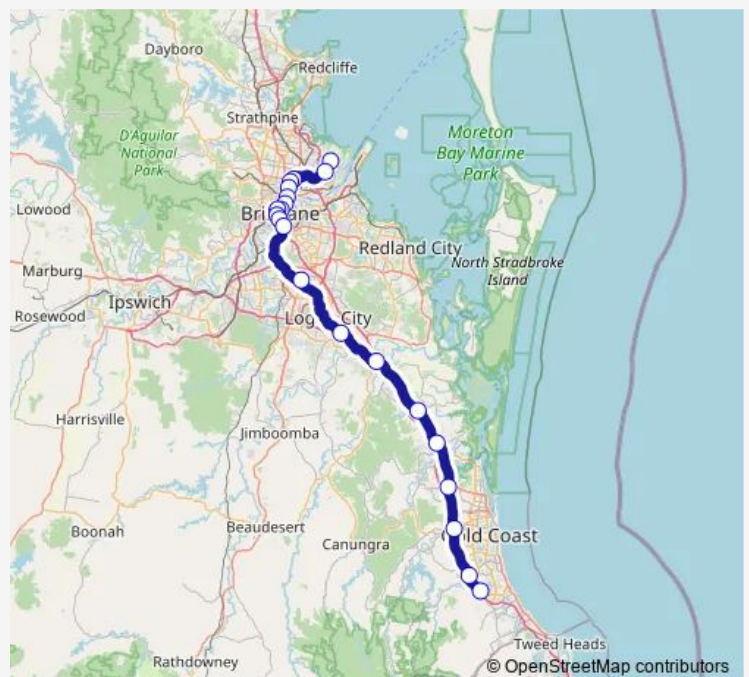

Helensvale station, platform 1

Nerang station, platform 1

Robina station, platform 1

Varsity Lakes station, platform 2

Route schedule

Domestic Airport station, platform 1 — Varsity Lakes station, platform 2

Monday —

Tuesday —

Wednesday —

Thursday —

Friday 15:19-17:49

Saturday —

Sunday —

Route info

Direction: Domestic Airport station, platform 1

Stops: 21

Trip Duration: 1 hour 48 min

BDVL — Airport line - Varsity Lakes line

Direction

Domestic Airport station, platform 2 — Varsity Lakes station, platform 2

21 stops

[Open route schedule](#)

Domestic Airport station, platform 2

International Airport station, platform 1

Eagle Junction station, platform 1

Wooloowin station, platform 1

Albion station, platform 1

Bowen Hills station, platform 1