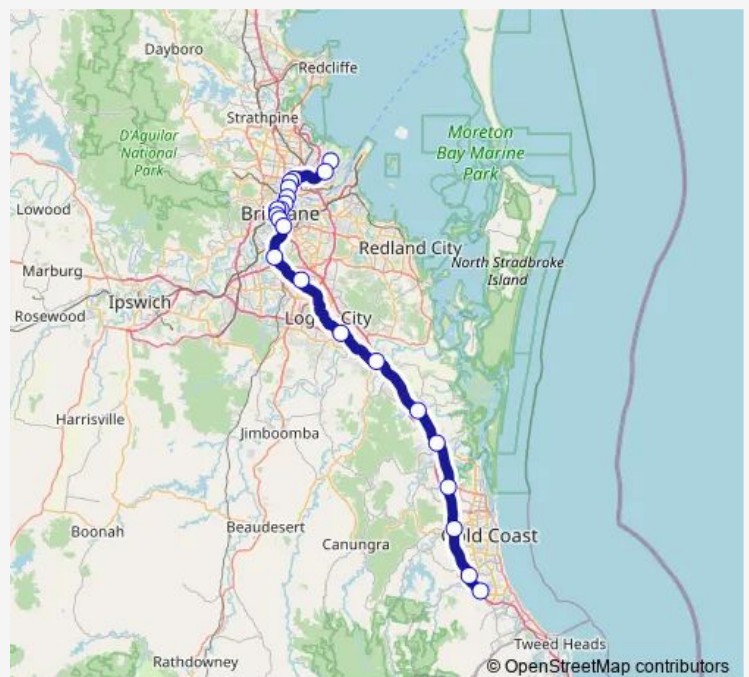

Coomera station, platform 1

Helensvale station, platform 1

Nerang station, platform 1

Robina station, platform 1

Route schedule

Domestic Airport station, platform 1 — Varsity Lakes station, platform 2

Monday 06:05-22:05

Tuesday 06:05-22:05

Wednesday 06:05-22:05

Thursday 06:05-22:05

Friday —

Saturday —

Sunday —

Route info

Direction: Domestic Airport station, platform 1

Stops: 22

Trip Duration: 1 hour 48 min

BDVL — Airport - Varsity Lakes

Varsity Lakes station, platform 2

Direction

Domestic Airport station, platform 1 — Varsity Lakes station, platform 1

22 stops

[Open route schedule](#)

Domestic Airport station, platform 1

International Airport station, platform 1

Eagle Junction station, platform 1

Wooloowin station, platform 1

Albion station, platform 1

Bowen Hills station, platform 1

Fortitude Valley station, platform 1