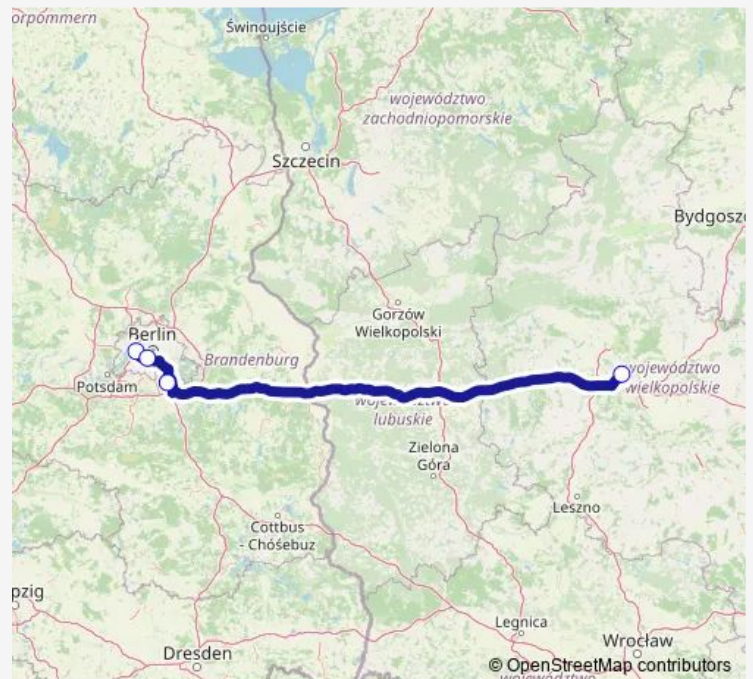

Direction

undefined — undefined

0 stops

[Open route schedule](#)

Route schedule

undefined — undefined

Monday 16:40

Tuesday —

Wednesday —

Thursday —

Friday 16:40

Saturday —

Sunday —

Route info

Direction:

Stops: 0

Trip Duration: — min