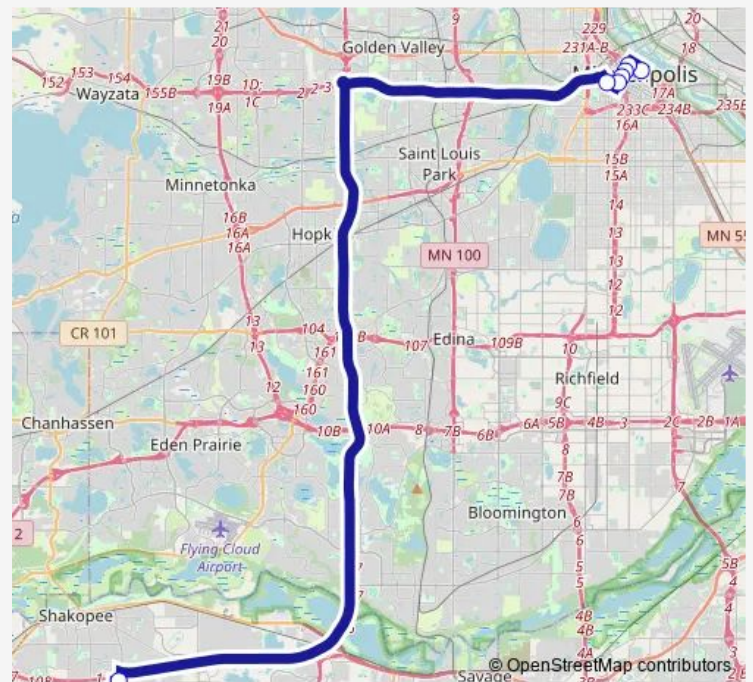

### Direction

Gateway Ramp — Marschall Road Transit Station

7 stops

[Open route schedule](#)

Gateway Ramp

Marquette Av S at 3 St S SW corner

Marquette Av S at 5 St S SW corner

Marquette Av S at 7 St S SW corner

Marquette Av S at 9 St S SW corner

11 St S at Harmon Pl SE corner

Marschall Road Transit Station

### Route schedule

Gateway Ramp — Marschall Road Transit Station

Monday 14:31-16:35

Tuesday 14:31-16:35

Wednesday 14:31-16:35

Thursday 14:31-16:35

Friday 14:31-16:35

Saturday —

### Route info

Direction: Gateway Ramp

Stops: 7

Trip Duration: 0 hour 47 min

493 — Shakopee-Mpls

**Direction**

Marschall Road Transit Station — Gateway Ramp

10 stops