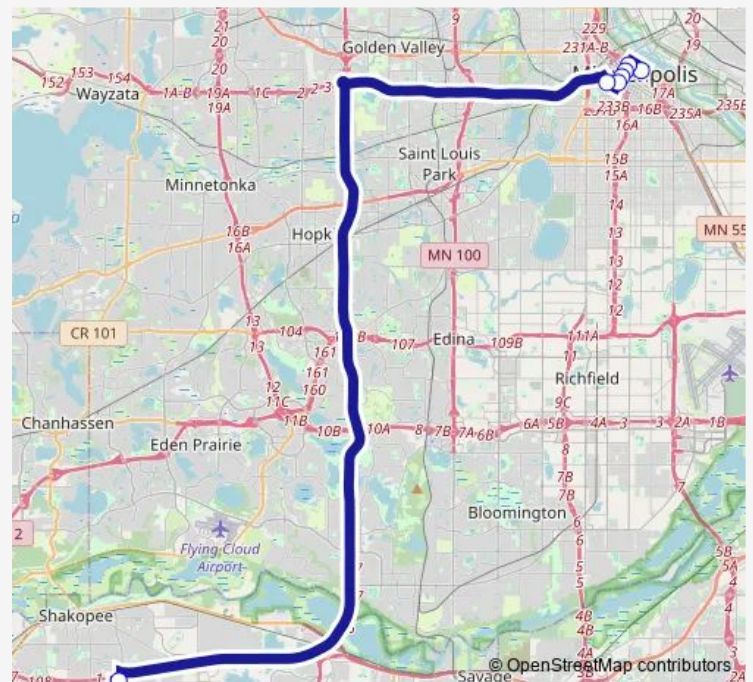

### Direction

Gateway Ramp — Marschall Road Transit Station

7 stops

[Open route schedule](#)

Gateway Ramp

Marquette Av S at 3 St S SW corner

Marquette Av S at 5 St S SW corner

Marquette Av S at 7 St S SW corner

Marquette Av S at 9 St S SW corner

11 St S at Harmon Pl SE corner

Marschall Road Transit Station

### Route schedule

Gateway Ramp — Marschall Road Transit Station

Monday 14:31-16:35

Tuesday 14:31-16:35

Wednesday 14:31-16:35

Thursday 14:31-16:35

Friday 14:31-16:35

Saturday —

### Route info

Direction: Gateway Ramp

Stops: 7

Trip Duration: 0 hour 47 min

493 — Shakopee-Mpls

**Direction**

Marschall Road Transit Station — Gateway Ramp

10 stops