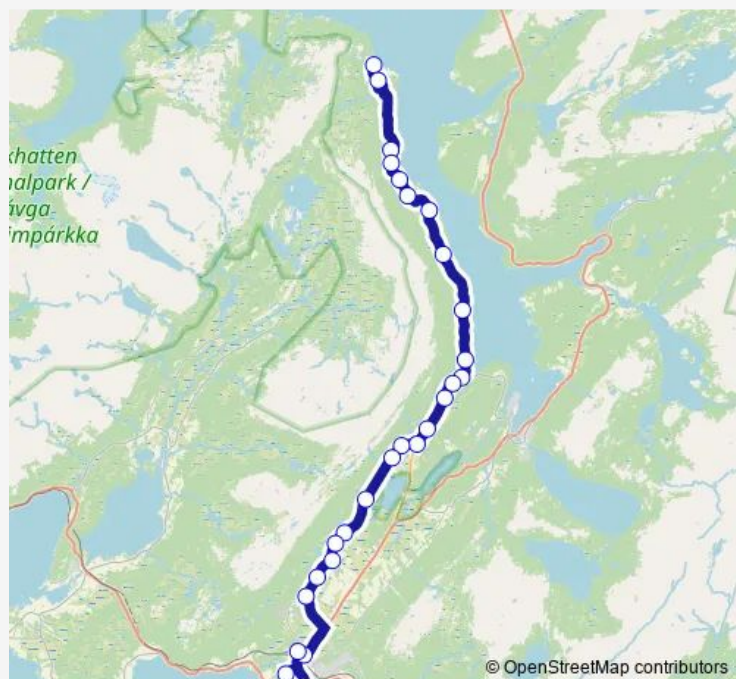

Kinesmoen

Kines

Hopenga

Ånsvik

Durmålshaugen

Røsvik hurtigbåtkai

Route schedule

Straumen skole — Røsvik hurtigbåtkai

Monday	14:40
Tuesday	14:40
Wednesday	14:40
Thursday	14:40
Friday	14:40
Saturday	—
Sunday	—

Route info

Direction: Straumen skole

Stops: 17

Trip Duration: 0 hour 30 min

493 — Fauske-Røsvik

Direction

Røsvik hurtigbåtkai — Fauske rutebilstasjon