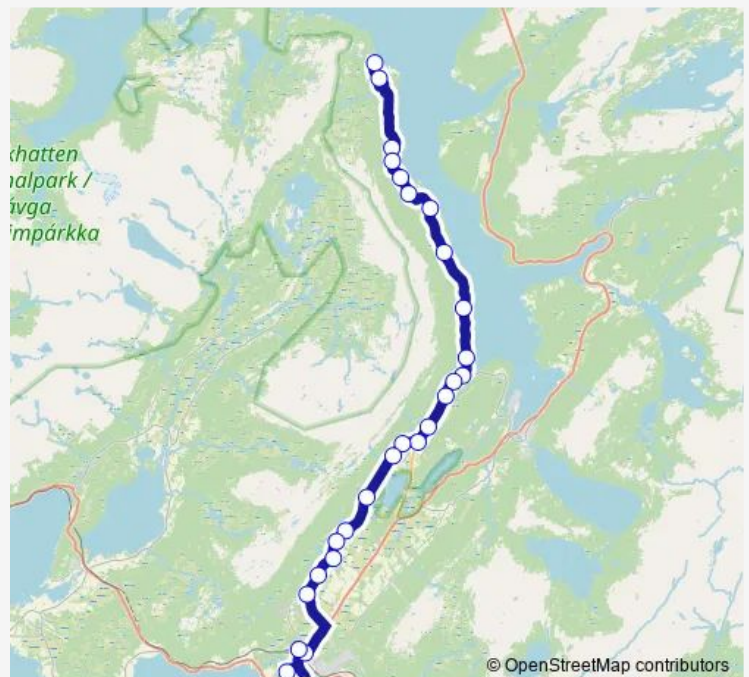

Kinesmoen

Kines

Hopenga

Ånsvik

Durmålshaugen

Røsvik hurtigbåtkai

Route schedule

Straumen skole — Røsvik hurtigbåtkai

Monday	14:40
Tuesday	14:40
Wednesday	14:40
Thursday	14:40
Friday	14:40
Saturday	—
Sunday	—

Route info

Direction: Straumen skole

Stops: 17

Trip Duration: 0 hour 30 min

493 — Fauske-Røsvik

Direction

Røsvik hurtigbåtkai — Fauske rutebilstasjon