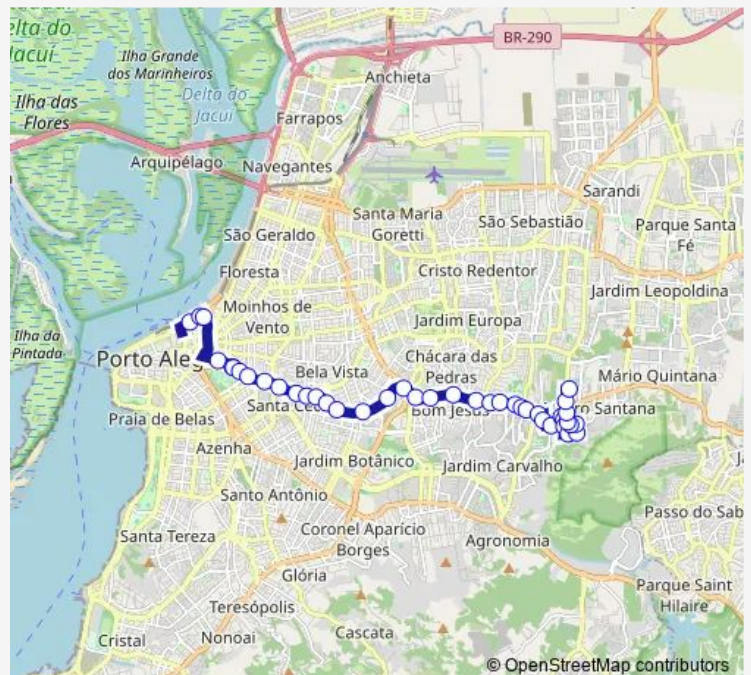

Bus 493 Jardim Ypu

[Go to website](#)

Direction

Jardim ITU Sabara TEN ARY Tarrago — Edgar Koetz

41 stops

[Open route schedule](#)

Jardim ITU Sabara TEN ARY Tarrago

TEN ARY Tarrago

MAE Apolinaria Matias Batista

MAE Apolinaria Matias Batista

Alto Petropolis Germano Schmarczek

Alto Petropolis Germano Schmarczek

Alto Petropolis NEY DA Gama Ahrends

Alto Petropolis DR Jose Bento Correa

Alto Petropolis DR Jose Bento Correa

Hugo Livi

Jardim Carvalho Souza Costa

Jardim Carvalho Euclides Triches

Protasio Alves

PROTASIO ALVES

Protasio Alves

Jardim Sabará Protasio Alves

Protasio Alves

Protasio Alves

PROTASIO ALVES

PROTASIO ALVES

Tres Figueiras Protasio Alves

Route schedule

Jardim ITU Sabara TEN ARY Tarrago — Edgar Koetz

Monday 05:30-23:40

Tuesday 05:30-23:40

Wednesday 05:30-23:40

Thursday 05:30-23:40

Friday 05:30-23:40

Saturday 06:00-19:50

Sunday —

Route info

Direction: Jardim ITU Sabara TEN ARY Tarrago

Stops: 41

Trip Duration: 0 hour 35 min

493 — Jardim Ypu