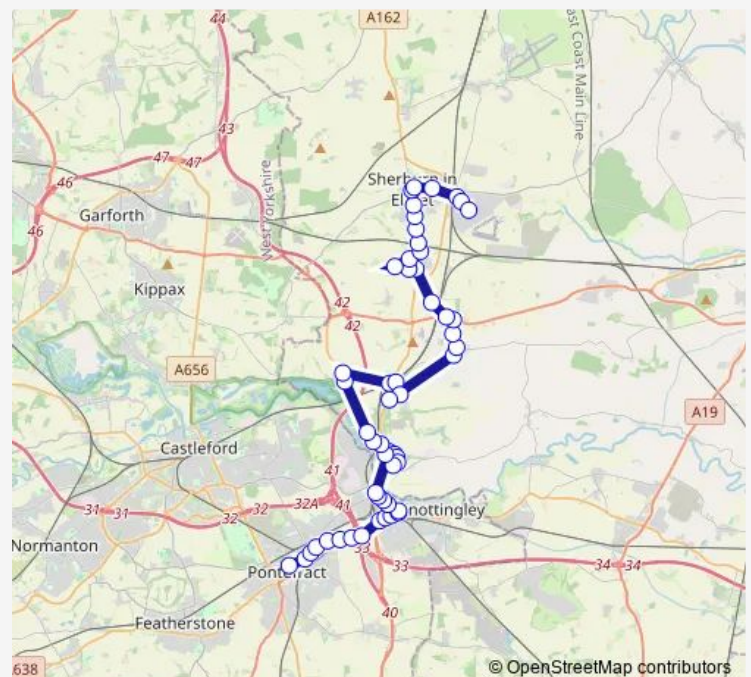

West Acres

East Acres

St Edwards Close

Route schedule

Bus Station stand F — Swordfish Way

Monday 10:05-16:05

Tuesday 10:05-16:05

Wednesday 10:05-16:05

Thursday 10:05-16:05

Friday 10:05-16:05

Saturday 10:05-16:05

Sunday —

Route info

Direction: Bus Station stand F

Stops: 53

Trip Duration: 1 hour 5 min