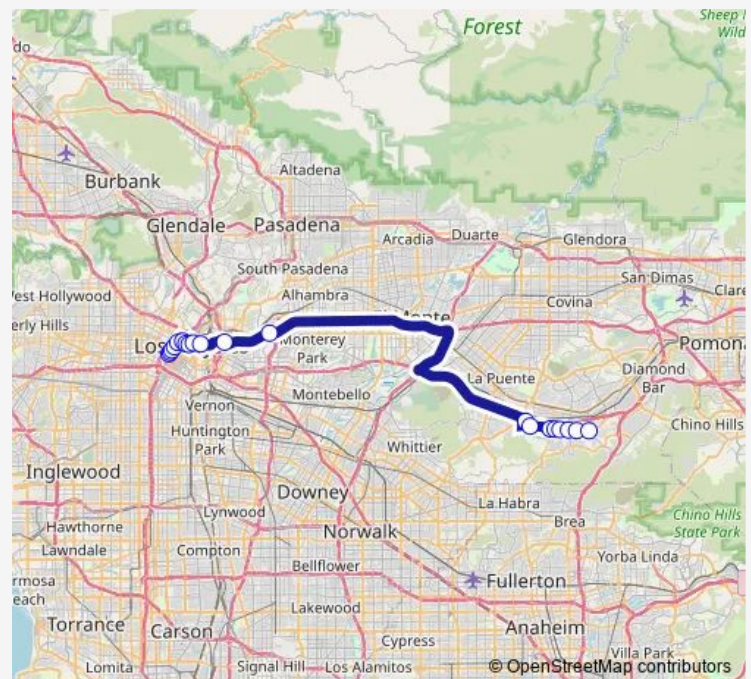

### Direction

Figueroa St and 9th St E — Colima Rd and Brea Canyon Cut-off Rd E

20 stops

[Open route schedule](#)

Figueroa St and 9th St E

Figueroa St and 8th St E

Figueroa St and 7th St E

Figueroa St and 5th St E

Figueroa St and 3rd St E

1st St and Hope St E

1st St and Hill E

Spring St and 1st St E

Aliso St and Los Angeles St E

Union Station Patsaouras Bus Plaza E

Los Angeles General Medical Center E

Cal State LA E

### Route schedule

Figueroa St and 9th St E — Colima Rd and Brea Canyon Cut-off Rd E

Monday 14:20-18:30

Tuesday 14:20-18:30

Wednesday 14:20-18:30

Thursday 14:20-18:30

Friday 14:20-18:30

Saturday —

### Route info

Direction: Figueroa St and 9th St E

Stops: 20

Trip Duration: 1 hour 13 min

493 — Express Rowland Hts- Puente Hills Mall-

**Direction**

Colima Rd and Fairway Dr — Hope St and 9th St W

22 stops