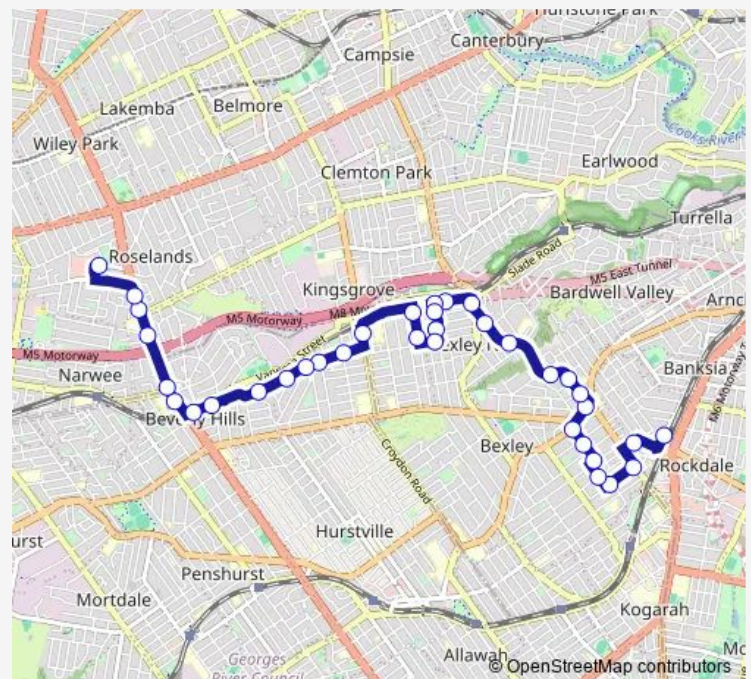

Shaw St At East Dr

East Dr Opp Gilchrist Park

Oliver St Before Lynesta Av

Bexley Bowling Club, Edward St

Staples St After Edward St

Route schedule

Rockdale Station, Railway St, Stand J — Roselands Shopping Centre, Roseland Av, Stand A

Monday 09:28-14:18

Tuesday 09:28-14:18

Wednesday 09:28-14:18

Thursday 09:28-14:18

Friday 09:28-14:18

Saturday —

Sunday —

Route info

Direction: Rockdale Station, Railway St, Stand J

Stops: 36

Trip Duration: 0 hour 29 min

493 — Rockdale to Roselands

Staples St At Shaw St

Kingsgrove Shops, Kingsgrove Rd

Morgan St At Margaret St

Morgan St At St Elmo Pde

Stops: 36

Trip Duration: 0 hour 30 min

Bexley North Anglican Church, Bexley Rd

Bexley Rd At Veron Rd

Bexley Rd Opp Reginald St

Bexley Rd Opp Godwin St

Bexley Shops, Forest Rd

Dunmore St N After Monomeeth St