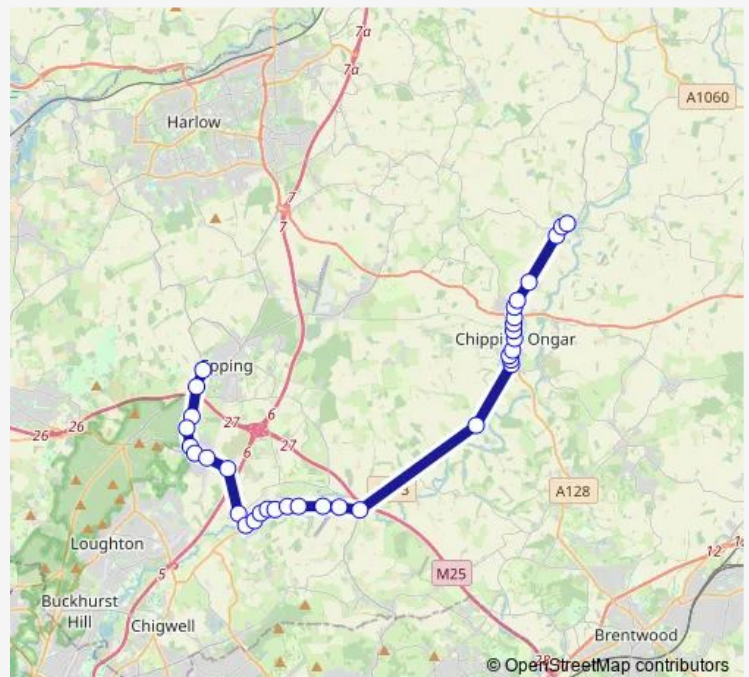

Route schedule

School — Roding Close

Monday	15:10
Tuesday	15:10
Wednesday	15:10
Thursday	15:10
Friday	15:10
Saturday	—
Sunday	—

Route info

Direction: School

Stops: 34

Trip Duration: 0 hour 38 min

493 — Fyfield - Epping St John's School

Long Fields

Two Brewers

Stanley Place

Bansons Ln

Ongar Station

Great Lawn

Four Wantz

Hospital

The Gables

Shelley Church

Forest Drive

Houchin Drive

Roding Close

Direction

Roding Close — School

34 stops

Friday 07:30

Saturday —

Sunday —

Route info

Direction: Roding Close

Stops: 34

Trip Duration: 0 hour 50 min

Piggotts Farm