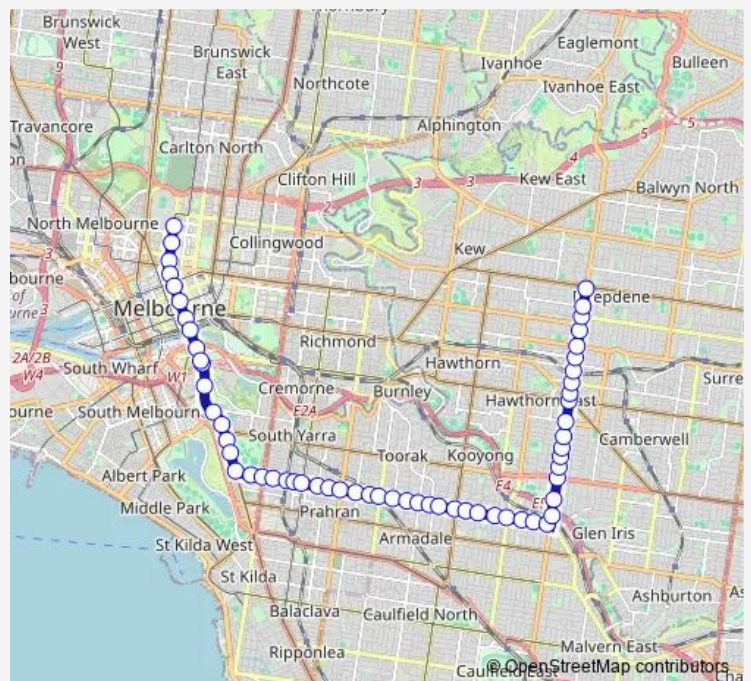

Tram 72 Melbourne University - Camberwell

[Go to website](#)

Direction

59-Seymour Gr/Burke Rd (Camberwell) — 1-Melbourne University/Swanston St (Carlton)

50 stops

[Open route schedule](#)

- 59-Seymour Gr/Burke Rd (Camberwell)
- 58-Currajong Ave/Burke Rd (Camberwell)
- 57-Pine Ave/Burke Rd (Camberwell)
- 56-Anderson Rd/Burke Rd (Camberwell)
- 55-Middle Rd/Burke Rd (Camberwell)
- 54-Toorak Rd/Burke Rd (Camberwell)
- 52-Bickleigh St/Burke Rd (Glen Iris)
- 51-Gardiner Station/Burke Rd (Glen Iris)
- 50-Glenarm Rd/Malvern Rd (Glen Iris)
- 49-Belmont Ave/Malvern Rd (Glen Iris)
- 48-Edgar St/Malvern Rd (Glen Iris)
- 47-Tooronga Rd/Malvern Rd (Glen Iris)
- 46-Shaftesbury Ave/Malvern Rd (Malvern)
- 45-Elizabeth St/Malvern Rd (Malvern)
- 44-Plant St/Malvern Rd (Malvern)
- 43-Glenferrie Rd/Malvern Rd (Malvern)
- 42-Lauriston Girls School/Malvern Rd (Armadale)
- 41-Murray St/Malvern Rd (Malvern)
- 40-Kooyong Rd/Malvern Rd (Toorak)
- 39-Densham Rd/Malvern Rd (Toorak)
- 38-Clendon Rd/Malvern Rd (Toorak)

Route schedule

59-Seymour Gr/Burke Rd (Camberwell) — 1-Melbourne University/Swanston St (Carlton)

Monday	05:24
Tuesday	05:24
Wednesday	05:24
Thursday	05:24
Friday	05:24
Saturday	05:27-05:47
Sunday	05:29

Route info

Direction: 59-Seymour Gr/Burke Rd (Camberwell)

Stops: 50

Trip Duration: 0 hour 44 min

72 — Melbourne University - Camberwell

37-Orrong Rd/Malvern Rd (Toorak)

36-Canterbury Rd/Malvern Rd (Toorak)

35-Lorne Rd/Malvern Rd (Toorak)