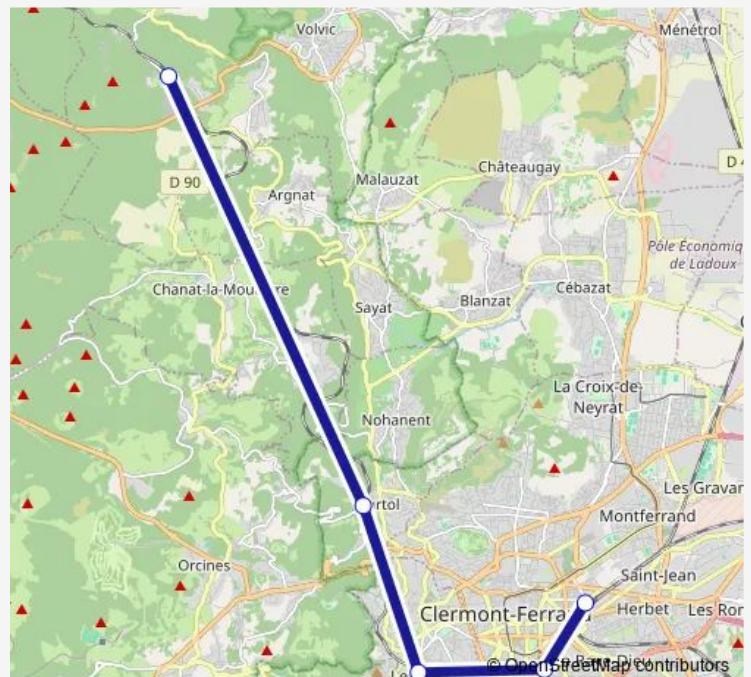

Royat - Chamalières

Clermont la Rotonde

Clermont-Ferrand

Route schedule

Volvic — Clermont-Ferrand

Monday 06:54-18:11

Tuesday 06:54-18:11

Wednesday 06:54-18:11

Thursday 06:54-18:11

Friday 06:54-18:11

Saturday 09:12-18:11

Sunday 09:12-18:11

Route info

Direction: Volvic

Stops: 5

Trip Duration: 0 hour 28 min

C40 — Clermont-Ferrand - Volvic

Direction

Clermont-Ferrand — Volvic

5 stops

[Open route schedule](#)

Clermont-Ferrand

Clermont la Rotonde

Royat - Chamalières

Durtol - Nohanent

Volvic

Route schedule

Clermont-Ferrand — Volvic

Monday	06:21-17:38
Tuesday	06:21-17:38
Wednesday	06:21-17:38
Thursday	06:21-17:38
Friday	06:21-17:38
Saturday	07:31-17:38
Sunday	08:39-17:38