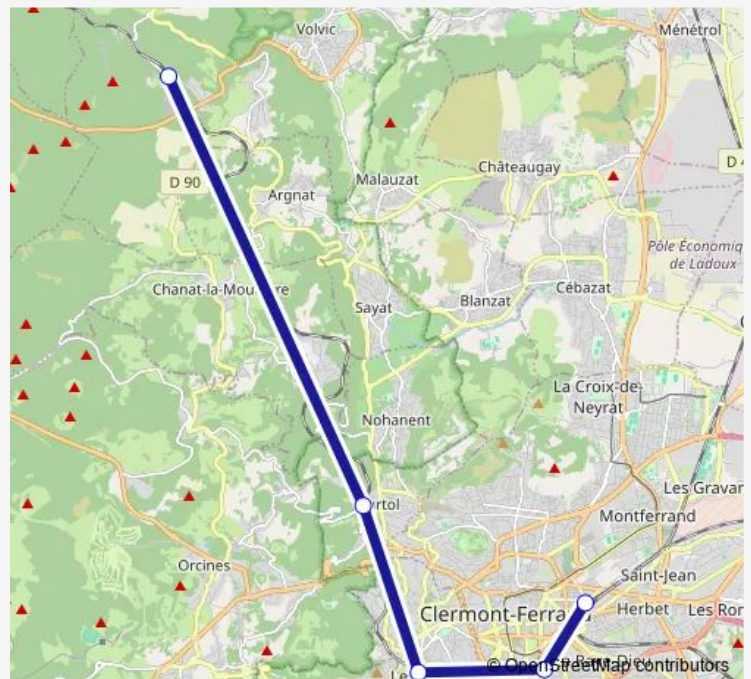

**Rail C40 Clermont-Ferrand - Volvic**[Go to website](#)**Direction**

Volvic — Clermont-Ferrand

5 stops

[Open route schedule](#)

Volvic

Durtol - Nohanent

Royat - Chamalières

Clermont la Rotonde

## Route schedule

Volvic — Clermont-Ferrand

Monday 06:54-18:11

Tuesday 06:54-18:11

Wednesday 06:54-18:11

Thursday 06:54-18:11

Friday 06:54-18:11

Saturday 09:12-18:11

## Route info

Direction: Volvic

Stops: 5

Trip Duration: 0 hour 28 min

C40 — Clermont-Ferrand - Volvic

**Direction**

Clermont-Ferrand — Volvic

5 stops

## Route schedule

Clermont-Ferrand — Volvic

Monday	06:21-17:38
Tuesday	06:21-17:38
Wednesday	06:21-17:38
Thursday	06:21-17:38
Friday	06:21-17:38
Saturday	07:31-17:38
Sunday	08:39-17:38