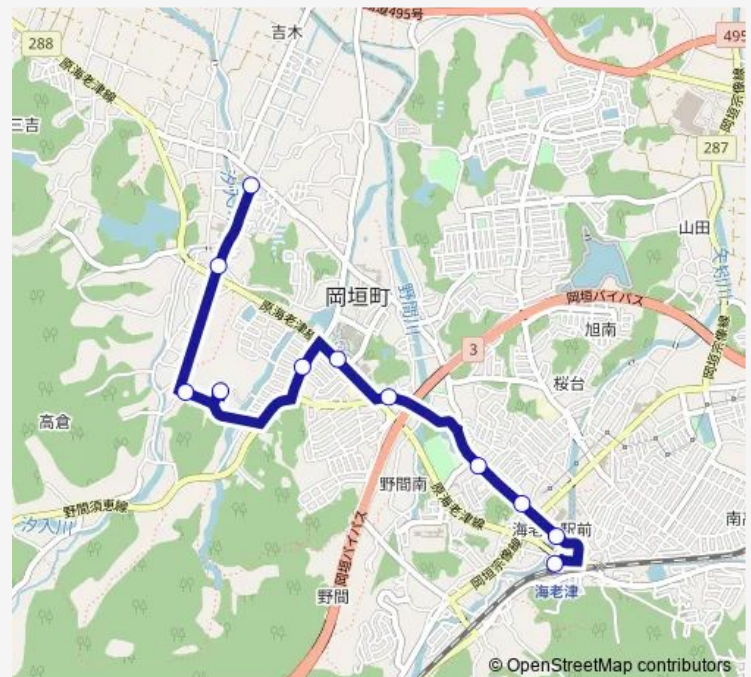

Saturday 12:05-12:55

Sunday 12:05-12:55

Route info

Direction: 中央公民館前

Stops: 11

Trip Duration: 0 hour 15 min

22 岡垣循環線 Bus time schedules and route maps are available in an offline PDF at busmaps.com. Use the busmaps.com website to see live bus times, train schedule or subway schedule, and step-by-step directions for all public transit in Nakama