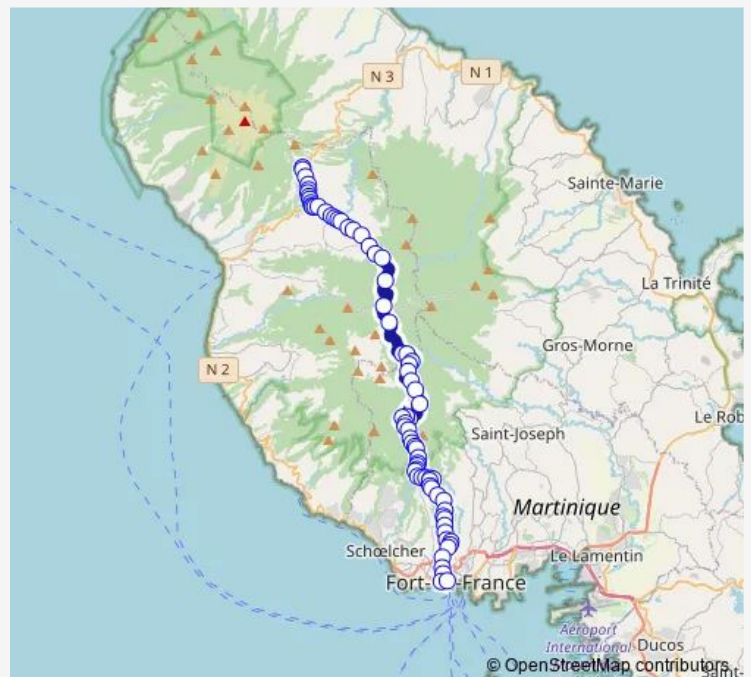

Sacre Cœur

Route schedule

Gare Multimodale Pointe-Simon — Millenium (giratoire)

Monday 05:00-18:30

Tuesday 05:00-18:30

Wednesday 05:00-18:30

Thursday 05:00-18:30

Friday 05:00-18:30

Saturday 06:00-18:00

Sunday 07:00-12:30

Route info

Direction: Gare Multimodale Pointe-Simon

Stops: 74

Trip Duration: 0 hour 55 min

NC09 — Morne Rouge - Fort DE France

Balata Pv5

Balata Pv4

Bois Tibault

Balata Pv3

RUE DU Petit Bouis

Yvanes Dufeal /Figuier

Bareme

Balata Pv2

Point DE Vue

Saturday 06:00-18:00

Sunday 06:00-10:30

Route info

Direction: Millenium (giratoire)

Stops: 74

Trip Duration: 1 hour 5 min

Plateau Boucher

Alma Pv1