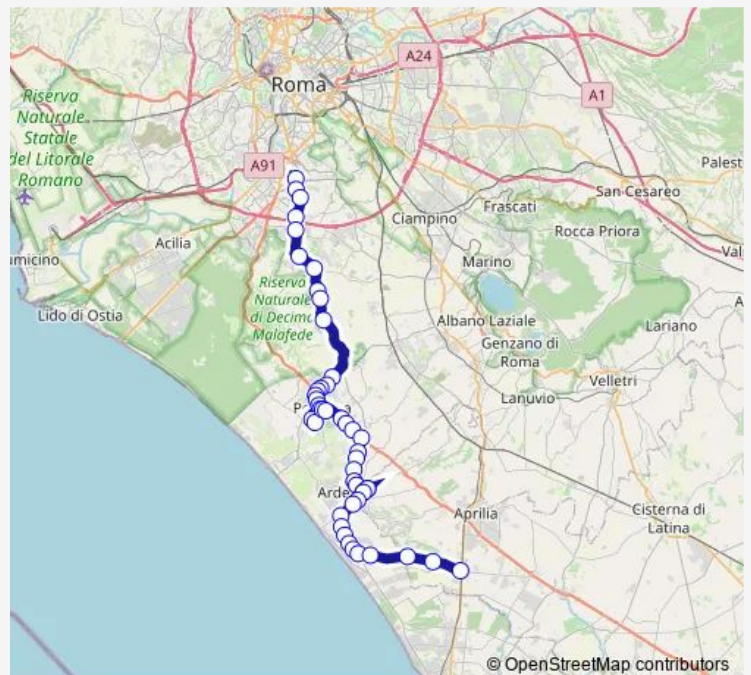

Monday 13:45

Tuesday 13:45

Wednesday 13:45

Thursday 13:45

Friday 13:45

Saturday —

Sunday —

Route info

Direction: Roma | Laurentina (Metro B) # f2693

Stops: 48

Trip Duration: 1 hour 29 min

Roma Laurentina - Aprilia (Comune) # Cn031a

Pomezia | Via Fellini # f12627

Pomezia | Via Pontina Vecchia, 1 # f2714

Pomezia | Via Pontina Vecchia Via Santa Procula # f2715