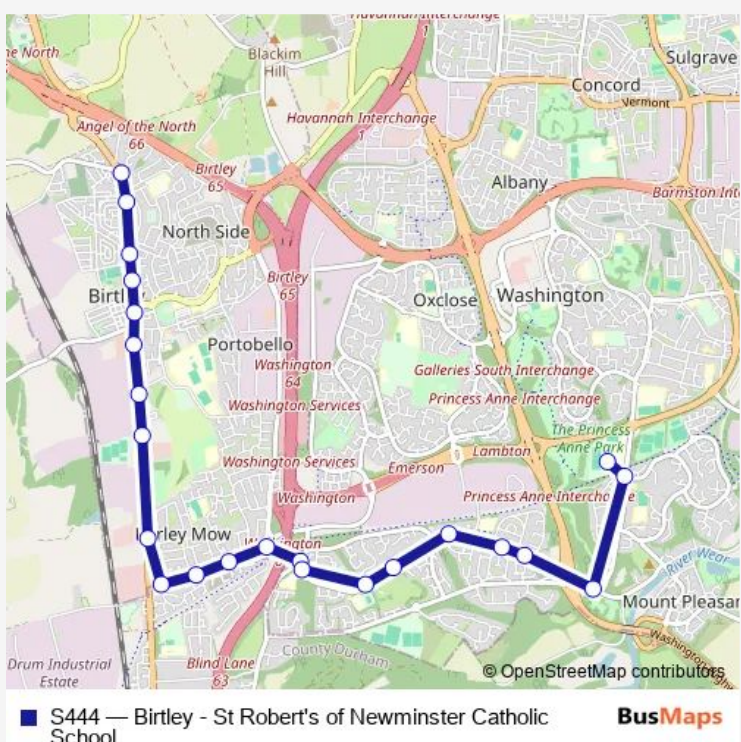

Bus S444 Birtley - St Robert's of Newminster Catholic School

[Go to website](#)

**Direction**  
 Durham Road-Northdene — St Robert Of Newminster Catholic School

23 stops

[Open route schedule](#)

- Durham Road-Northdene
- Durham Road-Windsor Road
- Durham Road-Croftside
- Durham Road-Fire Station
- Durham Road - Orchard Street
- Durham Road-Co-Op
- Durham Road-Harras Bank
- Durham Road-Sports Ground
- Durham Road - York Road
- Vigo Lane - Durham Road
- Vigo Lane-Cumberland Place
- Vigo Lane-The Drive
- Vigo Lane-Lonsdale
- Picktree Lane-Vigo Lane
- Washington Hospital
- Vigo Lane
- Vigo Lane-Woodlands Surgery
- Vigo Lane-Laburnhum Avenue
- Vigo Lane - Firtree Avenue
- Vigo Lane
- Bonemill Lane - Biddick Lane

Route schedule  
 Durham Road-Northdene — St Robert Of Newminster Catholic School

Monday	08:20
Tuesday	08:20
Wednesday	08:20
Thursday	08:20
Friday	08:20
Saturday	—
Sunday	—

**Route info**

Direction: Durham Road-Northdene

Stops: 23

Trip Duration: 0 hour 20 min

Washington Arts Centre

St Robert Of Newminster Catholic School

S444 Bus time schedules and route maps are available in an offline PDF at [busmaps.com](https://busmaps.com). Use the [busmaps.com](https://busmaps.com) website to see live bus times, train schedule or subway schedule, and step-by-step directions for all public transit in Pelton

The schedule is provided in the local timezone. Times with "(+1)" indicate departures on the next day.

PDF file created on 2025-01-16

2024 BusMaps.com - All Rights Reserved