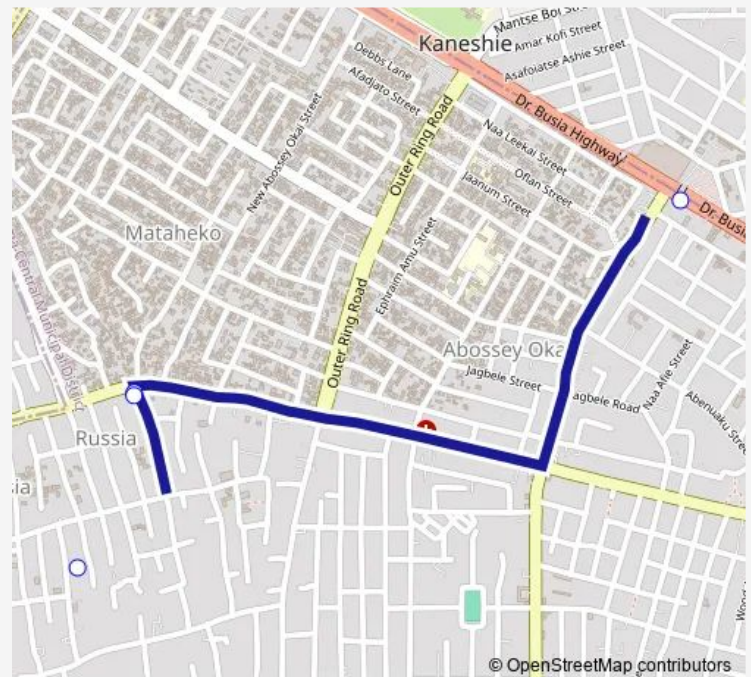

Bus 296A Kaneshie Mkt Cmplx to Russia

[Go to website](#)

Direction

Terminal Kaneshie Mkt Cmplx — Terminal Russia

4 stops

[Open route schedule](#)

Terminal Kaneshie Mkt Cmplx

Paa Willie

Curve 1 296

Terminal Russia

Route schedule

Terminal Kaneshie Mkt Cmplx — Terminal Russia

Monday	09:28
Tuesday	09:28
Wednesday	09:28
Thursday	09:28
Friday	09:28
Saturday	09:28
Sunday	09:28

Route info

Direction: Terminal Kaneshie Mkt Cmplx

Stops: 4

Trip Duration: 0 hour 13 min

■ 296A — Kaneshie Mkt Cmplx to Russia

296A Bus time schedules and route maps are available in an offline PDF at busmaps.com. Use the busmaps.com website to see live bus times, train schedule or subway schedule, and step-by-step directions for all public transit in Accra