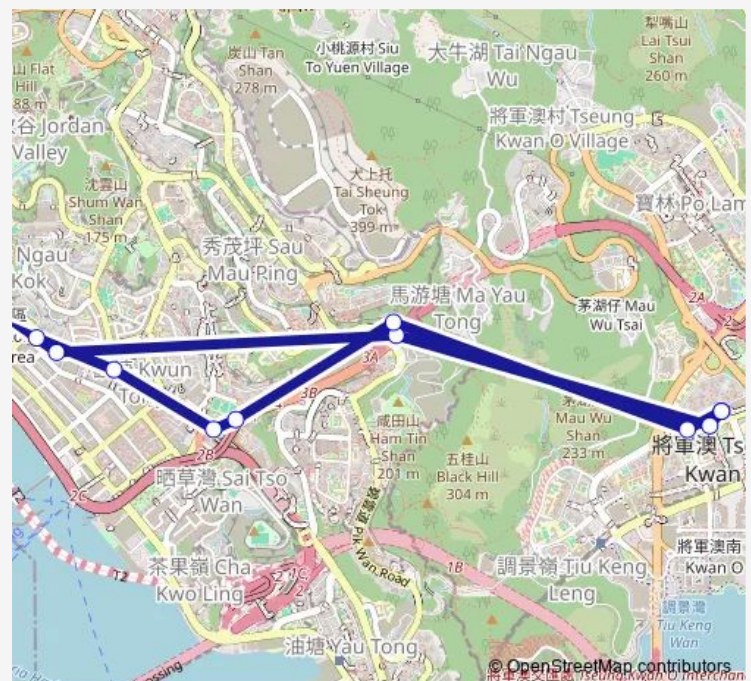

Saturday 05:30-23:10

Sunday 05:30-23:30

Route info

Direction: [Kmb] Sheung TAK BUS Terminus

Stops: 11

Trip Duration: 0 hour 21 min

296a Bus time schedules and route maps are available in an offline PDF at busmaps.com. Use the busmaps.com website to see live bus times, train schedule or subway schedule, and step-by-step directions for all public transit in Kwun Tong