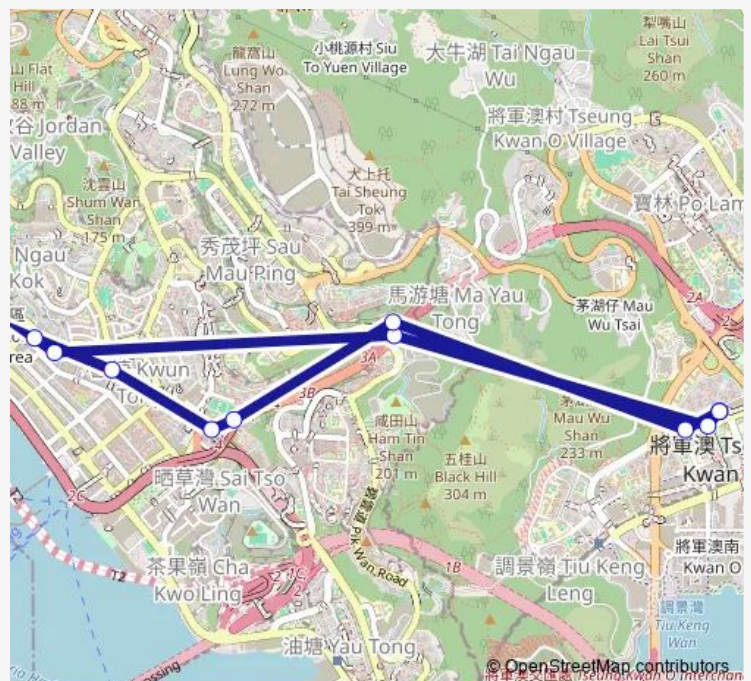

[Ctb] Tseung Kwan O Tunnel BUS-BUS Inter-change[[Kmb+Ctb] Tseung Kwan O Tunnel Inter-change/
Tseung Kwan O Tunnel BUS-BUS Inter-change[[Kmb] Tseung Kwan O Tunnel Interchange

[Ctb] Tong Ming Court, Tong Ming Street[[Kmb+Ctb] Tong Ming Court/
Tong Ming Court, Tong Ming Street[[Kmb] Tong Ming Court

[Kmb] Sheung TAK BUS Terminus

Route schedule

[Kmb] Sheung TAK BUS Terminus — [Kmb] Sheung TAK BUS Terminus

Monday	05:30-23:30
Tuesday	05:30-23:30
Wednesday	05:30-23:30
Thursday	05:30-23:30
Friday	05:30-23:30
Saturday	05:30-23:10
Sunday	05:30-23:30

Route info

Direction: [Kmb] Sheung TAK BUS Terminus

Stops: 11

Trip Duration: 0 hour 19 min

■ 296A — Sheung TAK - Ngau TAU KOK Station(Circular) **BusMaps**

296A Bus time schedules and route maps are available in an offline PDF at busmaps.com. Use the busmaps.com website to see live bus times, train schedule or subway schedule, and step-by-step directions for all public transit in Kwun Tong