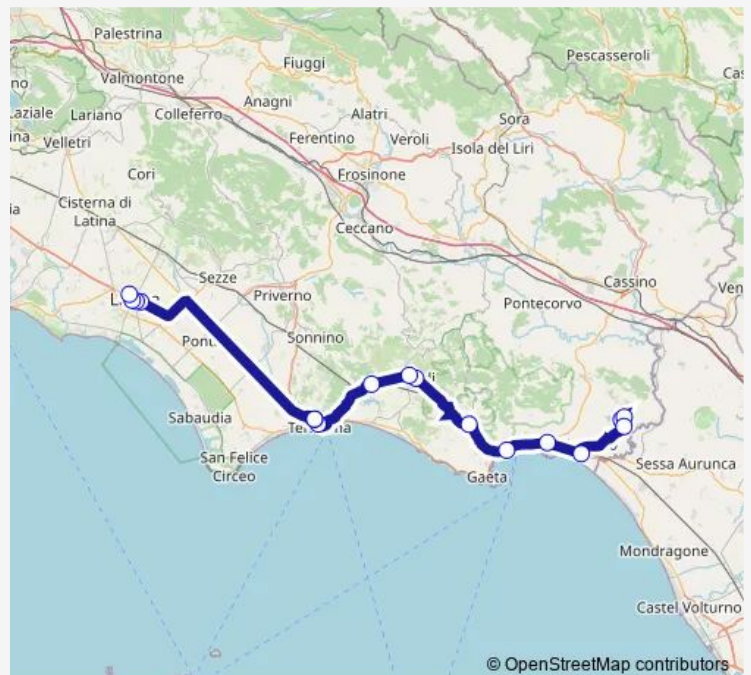

Latina | Terminal Bus # f3092

Route schedule

COSMA -DAMIANO | staz. Carabinieri # f6675 — Latina | Terminal Bus # f3092

Monday 05:20

Tuesday 05:20

Wednesday 05:20

Thursday 05:20

Friday 05:20

Saturday —

Sunday —

Route info

Direction: COSMA -DAMIANO | staz. Carabinieri # f6675

Stops: 17

Trip Duration: 2 hour 31 min

Bus time schedules and route maps are available in an offline PDF at busmaps.com. Use the busmaps.com website to see live bus times, train schedule or subway schedule, and step-by-step directions for all public transit in Latina